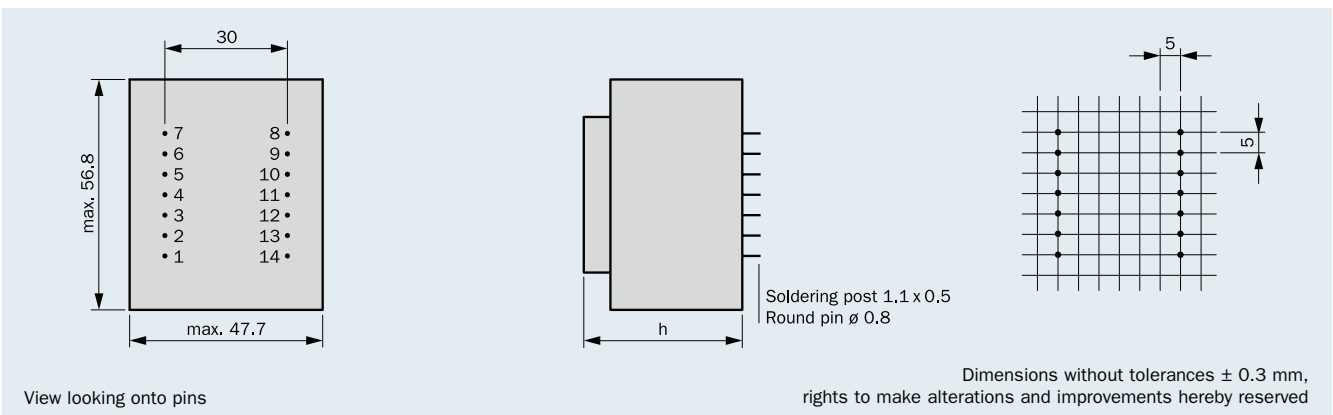

- according to REACH regulation
- according to RoHs regulation

Type cast housing "0"

Type cast housing "0" with fixing band

Type cast housing “K” with 2 fixing straps

Type cast housing “SV” for upright mounting