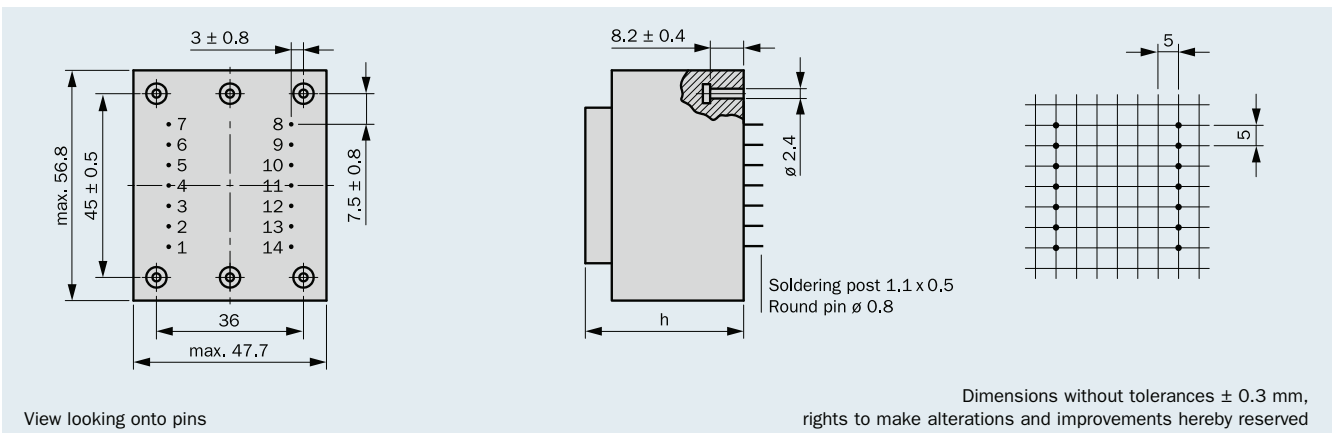

	DIN EN 61558-2-6	VDE	on request
	DIN EN 60 335-1	VDE	on request
	UL 5085-3	UL	on request
	UL 5085-1	UL	on request
	C22.2	CSA	on request

Individual version!

Parallel to the cataloged EI 54 series transformers, HAHN also produces other variants, e.g. with integrated thermo fuse or thermo switch, other housing-, fixing- and connective options as well as non-encapsulated transformers.

- according to REACH regulation
- according to RoHs regulation

Type cast housing "0"

Type cast housing "0" with fixing band

Type cast housing “K” with 2 fixing straps

Type cast housing “SV” for upright mounting