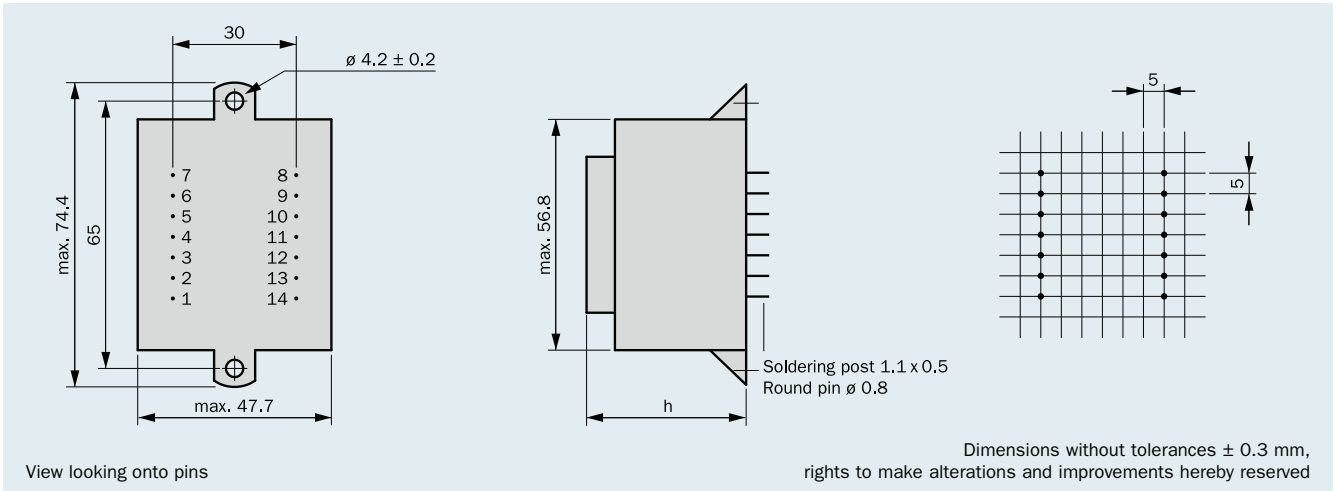

- according to REACH regulation
- according to RoHs regulation

Type cast housing "0"

Type cast housing "0" with fixing band

Type cast housing “K” with 2 fixing straps

Type cast housing “SV” for upright mounting