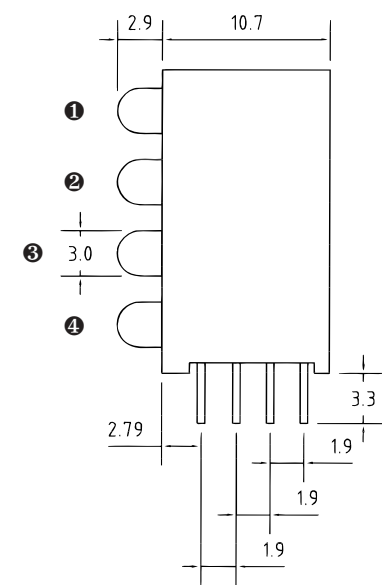

In catalogue Light Pipes

AVAILABLE

K 384

SERIES K 384

Ø 3 mm LED

TYPE	EMITTED COLOUR				LUMINOUS INTENSITY		FULL VIEWING ANGLE	FORWARD VOLTAGE (IF = 20 mA)		OPERATING TEMPERATURE	FORWARD CURRENT
	①	②	③	④	TYP.	IF		TYP.	MAX		
K 384 - R	RED	RED	RED	RED	5	10	120	2,0	2,5	- 55 to + 100	25
K 384 - G	GREEN	GREEN	GREEN	GREEN	12,5	10	120	2,2	2,5		25
K 384 - Y	YELLOW	YELLOW	YELLOW	YELLOW	12,5	10	120	2,1	2,5	30	
K 384 - S	SUPER RED	SUPER RED	SUPER RED	SUPER RED	20	10	120	2,0	2,5	30	
K 384 - I	IPER RED	IPER RED	IPER RED	IPER RED	100	20	120	1,85	2,5	30	
MULTICOLOURED											
K 384 - RYG	RED	YELLOW	GREEN	GREEN	FOR TECHNICAL DATAS: SEE ABOVE						
K 384 - GYR	GREEN	YELLOW	RED	RED							
K 384 - RGY	RED	GREEN	YELLOW	YELLOW							
K 384 - GRY	GREEN	RED	YELLOW	YELLOW							
K 384 - YRG	YELLOW	RED	GREEN	GREEN							
K 384 - YGR	YELLOW	GREEN	RED	RED							
K 384 - RGG	RED	GREEN	GREEN	GREEN							
K 384 - YGG	YELLOW	GREEN	GREEN	GREEN							
K 384 - GYY	GREEN	YELLOW	YELLOW	YELLOW							
K 384 - GRR	GREEN	RED	RED	RED							
K 384 - RGG	RED	GREEN	GREEN	GREEN							
K 384 - RRY	RED	RED	YELLOW	YELLOW							
LOW CURRENT											
K 384 - RL	RED	RED	RED	RED	2	2	120	1,8	2,5	- 55 to + 100	7,5
K 384 - GL	GREEN	GREEN	GREEN	GREEN	2	2	120	1,9	2,5		7,5
K 384 - YL	YELLOW	YELLOW	YELLOW	YELLOW	2	2	120	1,9	2,5		7,5
K 384 - IL	IPER RED	IPER RED	IPER RED	IPER RED	20	2	120	1,85	2,5		7,5
QUALITY TESTED 100%	DIFFUSED				mcd	mA	DEGREE°	V	V	°C	mA

Dimensions in mm (typical)

PART NUMBERS EXAMPLES MULTICOLOURED:

MATERIAL SPECIFICATION

- ◆ HOUSING: BLACK, UL94 V-0
- ◆ SOLDERING TEMPERATURE: 260 °C ≤ 6 sec.
- ◆ FLAMABILITY: UL 94 V-0 and acc. VDE 0304 part3
- ◆ CLIMATE: DIN 40040
- ◆ TERMINATIONS: □ 0,5 mm leads
- ◆ Mean Time Between Failure: • standard 100.000 hours • low current 250.000 hours