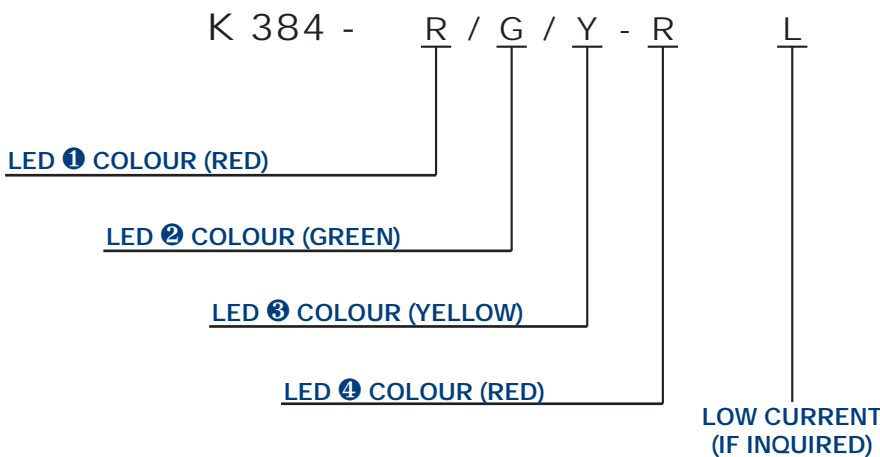

In catalogue Light Pipes

AVAILABLE

K 384

SERIES K 384

Ø 3 mm LED

TYPE	EMITTED COLOUR				LUMINOUS INTENSITY		FULL VIEWING ANGLE	FORWARD VOLTAGE (IF = 20 mA)		OPERATING TEMPERATURE	FORWARD CURRENT
	①	②	③	④	TYP.	IF		TYP.	MAX		
K 384 - R	RED	RED	RED	RED	5	10	120	2,0	2,5	- 55 to + 100	25
K 384 - G	GREEN	GREEN	GREEN	GREEN	12,5	10	120	2,2	2,5		25
K 384 - Y	YELLOW	YELLOW	YELLOW	YELLOW	12,5	10	120	2,1	2,5	30	
K 384 - S	SUPER RED	SUPER RED	SUPER RED	SUPER RED	20	10	120	2,0	2,5	30	
K 384 - I	IPER RED	IPER RED	IPER RED	IPER RED	100	20	120	1,85	2,5	30	
MULTICOLOURED											
K 384 - RYG	RED	YELLOW	GREEN	GREEN	FOR TECHNICAL DATAS: SEE ABOVE						
K 384 - GYR	GREEN	YELLOW	RED	RED							
K 384 - RGY	RED	GREEN	YELLOW	YELLOW							
K 384 - GRY	GREEN	RED	YELLOW	YELLOW							
K 384 - YRG	YELLOW	RED	GREEN	GREEN							
K 384 - YGR	YELLOW	GREEN	RED	RED							
K 384 - RGG	RED	GREEN	GREEN	GREEN							
K 384 - YGG	YELLOW	GREEN	GREEN	GREEN							
K 384 - GYY	GREEN	YELLOW	YELLOW	YELLOW							
K 384 - GRR	GREEN	RED	RED	RED							
K 384 - RGG	RED	GREEN	GREEN	GREEN							
K 384 - RRY	RED	RED	YELLOW	YELLOW							
LOW CURRENT											
K 384 - RL	RED	RED	RED	RED	2	2	120	1,8	2,5	- 55 to + 100	7,5
K 384 - GL	GREEN	GREEN	GREEN	GREEN	2	2	120	1,9	2,5		7,5
K 384 - YL	YELLOW	YELLOW	YELLOW	YELLOW	2	2	120	1,9	2,5		7,5
K 384 - IL	IPER RED	IPER RED	IPER RED	IPER RED	20	2	120	1,85	2,5		7,5
QUALITY TESTED 100%	DIFFUSED				mcd	mA	DEGREE°	V	V	°C	mA

Dimensions in mm (typical)

PART NUMBERS EXAMPLES MULTICOLOURED:

MATERIAL SPECIFICATION

- ◆ HOUSING: BLACK, UL94 V-0
- ◆ SOLDERING TEMPERATURE: 260 °C ≤ 6 sec.
- ◆ FLAMABILITY: UL 94 V-0 and acc. VDE 0304 part3
- ◆ CLIMATE: DIN 40040
- ◆ TERMINATIONS: □ 0,5 mm leads
- ◆ Mean Time Between Failure: • standard 100.000 hours • low current 250.000 hours