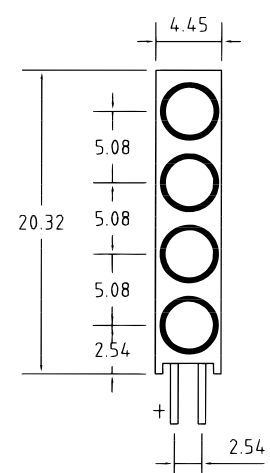

In catalogue Light Pipes

AVAILABLE

K 384

SERIES K 384

Ø 3 mm LED

TYPE	EMITTED COLOUR				LUMINOUS INTENSITY		FULL VIEWING ANGLE	FORWARD VOLTAGE (IF = 20 mA)		OPERATING TEMPERATURE	FORWARD CURRENT
	①	②	③	④	TYP.	IF		TYP.	MAX		
K 384 - R	RED	RED	RED	RED	5	10	120	2,0	2,5	- 55 to + 100	25
K 384 - G	GREEN	GREEN	GREEN	GREEN	12,5	10	120	2,2	2,5		25
K 384 - Y	YELLOW	YELLOW	YELLOW	YELLOW	12,5	10	120	2,1	2,5	30	
K 384 - S	SUPER RED	SUPER RED	SUPER RED	SUPER RED	20	10	120	2,0	2,5	30	
K 384 - I	IPER RED	IPER RED	IPER RED	IPER RED	100	20	120	1,85	2,5	30	
MULTICOLOURED											
K 384 - RYG	RED	YELLOW	GREEN	GREEN	FOR TECHNICAL DATAS: SEE ABOVE						
K 384 - GYR	GREEN	YELLOW	RED	RED							
K 384 - RGY	RED	GREEN	YELLOW	YELLOW							
K 384 - GRY	GREEN	RED	YELLOW	YELLOW							
K 384 - YRG	YELLOW	RED	GREEN	GREEN							
K 384 - YGR	YELLOW	GREEN	RED	RED							
K 384 - RGG	RED	GREEN	GREEN	GREEN							
K 384 - YGG	YELLOW	GREEN	GREEN	GREEN							
K 384 - GYY	GREEN	YELLOW	YELLOW	YELLOW							
K 384 - GRR	GREEN	RED	RED	RED							
K 384 - RGG	RED	GREEN	GREEN	GREEN							
K 384 - RRY	RED	RED	YELLOW	YELLOW							
LOW CURRENT											
K 384 - RL	RED	RED	RED	RED	2	2	120	1,8	2,5	- 55 to + 100	7,5
K 384 - GL	GREEN	GREEN	GREEN	GREEN	2	2	120	1,9	2,5		7,5
K 384 - YL	YELLOW	YELLOW	YELLOW	YELLOW	2	2	120	1,9	2,5		7,5
K 384 - IL	IPER RED	IPER RED	IPER RED	IPER RED	20	2	120	1,85	2,5		7,5
QUALITY TESTED 100%	DIFFUSED				mcd	mA	DEGREE°	V	V	°C	mA

Dimensions in mm (typical)

PART NUMBERS EXAMPLES MULTICOLOURED:

MATERIAL SPECIFICATION

- ◆ HOUSING: BLACK, UL94 V-0
- ◆ SOLDERING TEMPERATURE: 260 °C ≤ 6 sec.
- ◆ FLAMABILITY: UL 94 V-0 and acc. VDE 0304 part3
- ◆ CLIMATE: DIN 40040
- ◆ TERMINATIONS: □ 0,5 mm leads
- ◆ Mean Time Between Failure: • standard 100.000 hours • low current 250.000 hours