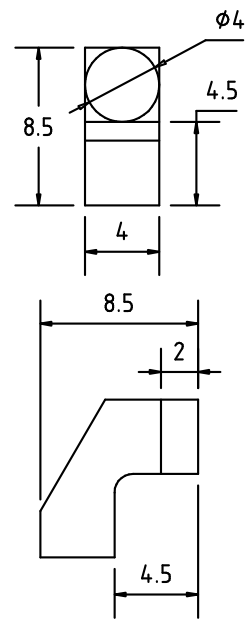

Series KSMT01

Dimensions in mm (typical)

Series KSMT02

Dimensions in mm (typical)

KLP01

Dimensions in mm (typical)

RECOMMENDED LEDs:

Size	Color	Range intensity (mcd)
1206	All	7,5÷140
0805	All	2÷60
0603	All	10÷60

OPTIONS AVAILABLE

- ◆ Different shapes and lengths
- ◆ Different fixing systems on P.C.B.

One of many applications