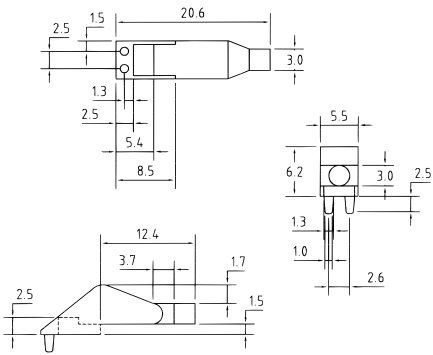

Series KSMT01

Dimensions in mm (typical)

Series KSMT02

Dimensions in mm (typical)

KLP01

Dimensions in mm (typical)

RECOMMENDED LEDs:

Size	Color	Range intensity (mcd)
1206	All	7,5÷140
0805	All	2÷60
0603	All	10÷60

OPTIONS AVAILABLE

- ◆ Different shapes and lengths
- ◆ Different fixing systems on P.C.B.

One of many applications