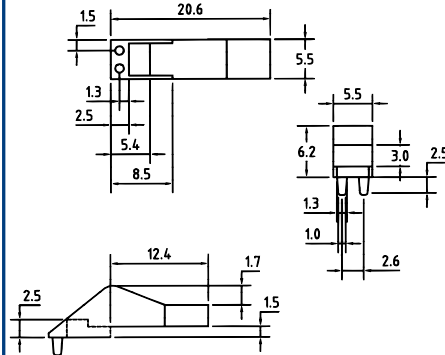

Series KSMT01

Dimensions in mm (typical)

Series KSMT02

Dimensions in mm (typical)

KLP01

Dimensions in mm (typical)

RECOMMENDED LEDs:

Size	Color	Range intensity (mcd)
1206	All	7,5÷140
0805	All	2÷60
0603	All	10÷60

OPTIONS AVAILABLE

- ◆ Different shapes and lengths
- ◆ Different fixing systems on P.C.B.

One of many applications