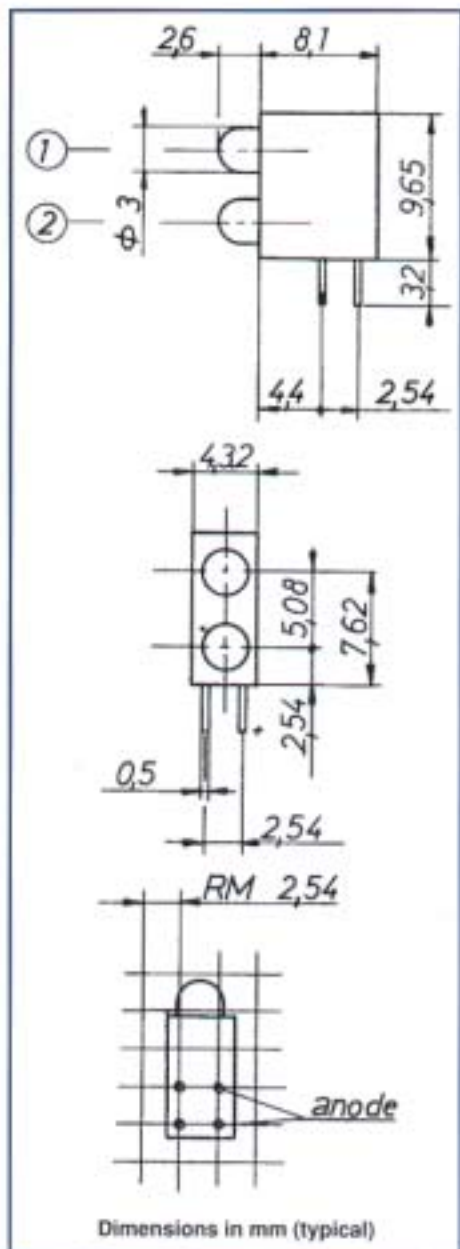

In catalogue Light Pipes

EXAMPLE

KUS 32

SERIES KUS 32

Ø 3 mm LED

TYPE	EMITTED COLOUR		LUMINOUS INTENSITY			FULL VIEWING ANGLE	FORWARD VOLTAGE (IF=20 mA)		OPERATING TEMPERATURE	FORWARD CURRENT
	①	②	PEAK	TYP.	IF		TYP.	MAX		
KUS 32 - RR	RED	RED	700	5	10	120	2,0	2,5		25
KUS 32 - YY	YELLOW	YELLOW	590	12,5	10	120	2,1	2,5	-55	30
KUS 32 - GG	GREEN	GREEN	565	12,5	10	120	2,2	2,5	to	25
KUS 32 - SS	SUPER RED	SUPER RED	625	20	10	120	2,0	2,5	+100	30
KUS 32 - II	IPER RED	IPER RED	660	100	20	120	1,85	2,5		30
MULTICOLOURED										
KUS 32 - GR	GREEN	RED								
KUS 32 - YR	YELLOW	RED								
KUS 32 - YG	YELLOW	GREEN								
KUS 32 - SG	SUPER RED	GREEN								
KUS 32 - SY	SUPER RED	YELLOW								
KUS 32 - RG	RED	GREEN								
KUS 32 - RY	RED	YELLOW								
KUS 32 - GY	GREEN	YELLOW								
KUS 32 - GS	GREEN	SUPER RED								
KUS 32 - YS	YELLOW	SUPER RED								
TECHNICAL DATAS: SEE ABOVE										
LOW CURRENT										
KUS 32-RRL	RED	RED	625	2	2	120	1,8	2,5		7,5
KUS 32-YYL	YELLOW	YELLOW	590	2	2	120	1,9	2,5	-55	7,5
KUS 32-GGL	GREEN	GREEN	565	2	2	120	1,9	2,5	to	7,5
KUS 32-ILL	IPER RED	IPER RED	660	20	2	120	1,85	2,5	+100	7,5
MULTICOLOURED LOW CURRENT										
KUS 32 - QRL	GREEN	RED								
KUS 32 - YRL	YELLOW	RED								
KUS 32 - YGL	YELLOW	GREEN								
KUS 32 - SGL	SUPER RED	GREEN								
KUS 32 - SYL	SUPER RED	YELLOW								
KUS 32 - RGL	RED	GREEN								
KUS 32 - RYL	RED	YELLOW								
KUS 32 - GYL	GREEN	YELLOW								
KUS 32 - GSL	GREEN	SUPER RED								
KUS 32 - YSL	YELLOW	SUPER RED								
QUALITY TESTED	DIFFUSED		nm	mc	mA	DEGREE	V	V	°C	mA
100%										

MATERIAL SPECIFICATION

- ⚡ HOUSING: BLACK NORYL, UL94 V-0
- ⚡ SOLDERING TEMPERATURE: 260°C ≤ 6 sec.
- ⚡ FLAMABILITY: UL 94 V-0 and acc. VDE 0304 part3
- ⚡ CLIMATE: DIN 40040
- ⚡ TERMINATIONS: □ 0,5 mm leads
- ⚡ Mean Time Between Failure:
 - standard 100.000 hours
 - low current 250.000 hours