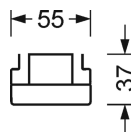

Accessories