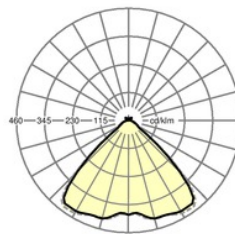

Lighting technology

Individual.Lens.Optic-direct wide distribution
SDGOB LED 4000 lm 840

η_{LB}	100 %
lm/W	157
$\phi \downarrow / \uparrow$	98 % / 2 %
UGRq/l	19.1 / 19.5
BAP	65° < 3000cd/m²

Accessories