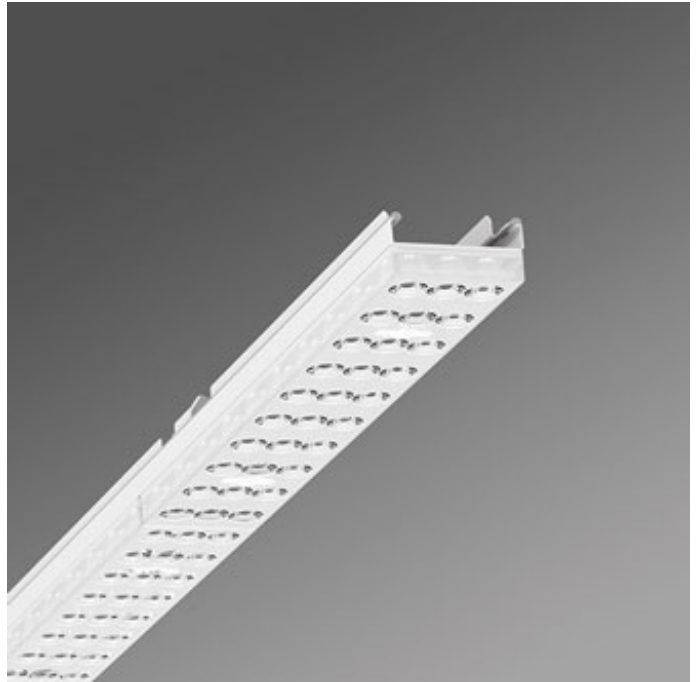

Quick-fit mounting system Device mounts; Device mount made of galvanised, profiled sheet steel, surface coated with polyester resin enamel. Toolless fastening with two integrated pressure locks. Housing colour traffic white RAL 9016; Direct wide-beam light distribution using individual lens. optic made of PMMA plastic. Continuous optics. Heat-resistant cables including fixed 5-pole rapid installation plug connector with tool-less phase pre-selection and locating finger.

Dimensions LxWxH/DxH (mm): 1531 x 55 x 37
Configuration: LED, Colour rendering/Light colour CRI $\geq$ 80 / 4000K
LED service life: 50000h L80/B10
Luminaire luminous flux (lm): 6000
Luminaire luminous efficacy (lm/W): 149
Operating device: Electronic driver DALI (1 pcs.)
System performance (W): 39
Energy efficiency class: A++
Conditions: Suitable for use in ambient temperatures of 10°C to 40°C
Certifications: IP 20, protection class I, ENEC10 VDE, F, DIN10500/Food, Indoor, CE

Regiolux GmbH
Type: SDGOB LED 6000 840 DALI vw
Article number: 18510206600
Product deep link:
<http://www.regiolux.de/de/article/18510206600>
5 year guarantee after registration on website.

SDGOB LED 6000lm 840 - vw - DALI - 18510206600