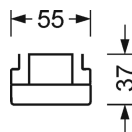

Accessories