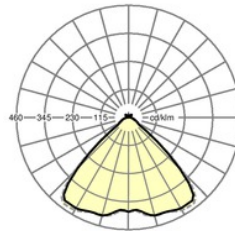

Lighting technology

Individual.Lens.Optic-direct wide distribution
SDGOB LED 6000 lm 840

η_{LB} 100 %
lm/W 149
 $\phi \downarrow / \uparrow$ 98 % / 2 %
UGRq/l 20.3 / 20.7

Accessories