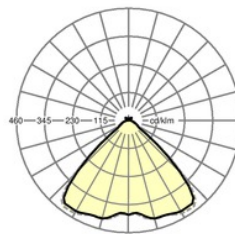

Lighting technology

Individual.Lens.Optic-direct wide distribution
SDGOB LED 8000 lm 840

η_{LB} 100 %
lm/W 139
 $\phi \downarrow / \uparrow$ 98 % / 2 %
UGRq/l 21.3 / 21.8

Accessories