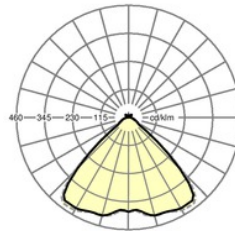

Lighting technology

Individual.Lens.Optic-direct wide distribution
SDGOB LED 8000 lm 840

η_{LB} 100 %
lm/W 139
 $\phi \downarrow / \uparrow$ 98 % / 2 %
UGRq/l 21.3 / 21.8

Accessories