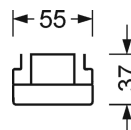

Dimensions LxWxH/DxH (mm): 1531 x 55 x 37
 Configuration: LED, Colour rendering/Light colour CRI \geq 80 / 4000K
 LED service life: 50000h L80/B10
 Luminaire luminous flux (lm): 6000
 Luminaire luminous efficacy (lm/W): 148
 Operating device: Electronic driver (1 pcs.)
 System performance (W): 39
 Energy efficiency class: A++
 Conditions: Suitable for use in ambient temperatures of 10°C to 40°C
 Certifications: IP 20, protection class I, ENEC10 VDE, F, DIN10500/Food, Indoor, CE

Lighting technology

Individual.Lens.Optic-direct narrow distribution
 SDGOT LED 6000 lm 840

η_{LB} 100 %
 lm/W 148
 $\phi \downarrow / \uparrow$ 99 % / 1 %
 UGRq/l 18.5 / 20.4

 Accessories