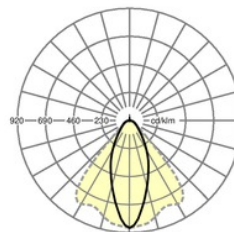

Lighting technology

Individual.Lens.Optic-direct narrow distribution
SDGOT LED 6000 lm 840

η_{LB} 100 %
lm/W 148
 $\phi \downarrow / \uparrow$ 99 % / 1 %
UGRq/l 18.5 / 20.4

Accessories