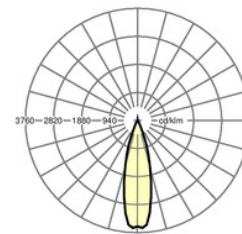

Category (ETIM):	Device mounts
Type:	Device mounts IP20 SDGOH LED
Order number:	18540304100
Configuration:	LED, Colour rendering/Light colour CRI \geq 80 / 4000K
LED service life:	50000h L80/B10
Operating device:	Electronic driver (1 pcs.)
Mains voltage:	230V / 50Hz
System performance (W):	56
Luminaire luminous flux (lm):	8000
Luminaire luminous efficacy (lm/W):	138
Energy efficiency class:	A++
Ambient temperatures:	10°C / 35°C
Certifications:	IP 20, protection class I, BAP 65°<3000, ENEC10 VDE, F, DIN10500/Food, Indoor, CE
Colour of the housing:	traffic white RAL 9016
Weight (net) (kg):	1.9
Dimensions LxWxH/DxH (mm):	1531 x 55 x 37
mounting method:	Mounting rail system mounting
EAN-number:	4020863325696
Commodity code:	94051098

Dimensions LxWxH/DxH (mm): 1531 x 55 x 37
 Configuration: LED, Colour rendering/Light colour CRI \geq 80 / 4000K
 LED service life: 50000h L80/B10
 Luminaire luminous flux (lm): 8000
 Luminaire luminous efficacy (lm/W): 138
 Operating device: Electronic driver (1 pcs.)
 System performance (W): 56
 Energy efficiency class: A++
 Conditions: Suitable for use in ambient temperatures of 10°C to 35°C
 Certifications: IP 20, protection class I, BAP 65°<3000, ENEC10 VDE, F, DIN10500/Food, Indoor, CE

Lighting technology

Individual.Lens.Optic-direct extremely narrow distribution
 SDGOH LED 8000 lm 840

η_{LB}	100 %
lm/W	138
$\phi \downarrow / \uparrow$	99 % / 1 %
UGRq/l	12.6 / 11.3
BAP	65° < 3000cd/m ²