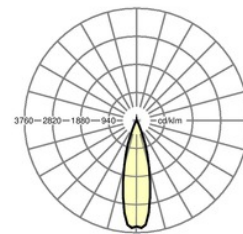

Lighting technology

Individual.Lens.Optic-direct extremely narrow distribution
SDGOH LED 8000 lm 840

η_{LB}	100 %
lm/W	138
$\phi \downarrow / \uparrow$	99 % / 1 %
UGRq/l	12.6 / 11.3
BAP	65° < 3000cd/m²