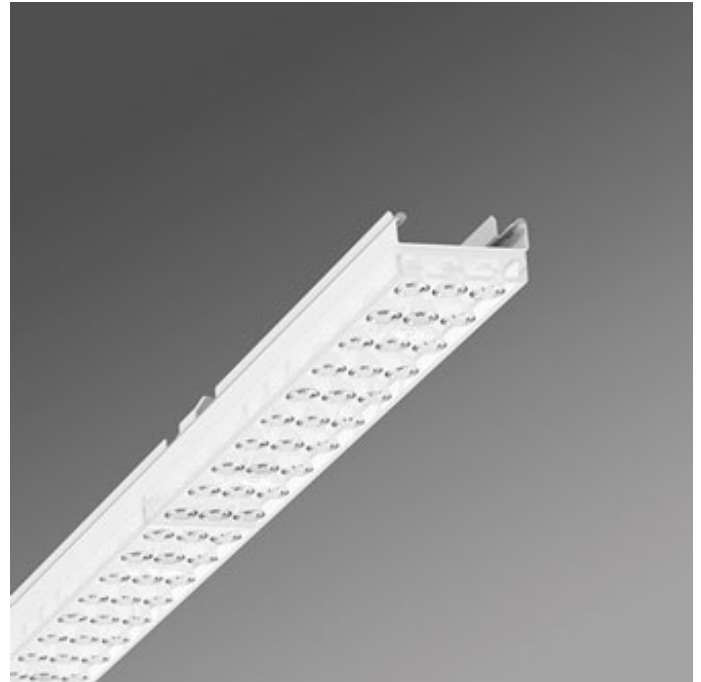

Quick-fit mounting system Device mounts; Device mount made of galvanised, profiled sheet steel, surface coated with polyester resin enamel. Toolless fastening with two integrated pressure locks. Housing colour traffic white RAL 9016; Direct, double asymmetric light distribution using individual. lens. optic made of matt acrylic glass, lateral diffuser profile made of matt acrylic glass with inner longitudinal prisms for optimised glare suppression. Optically seamless light run. Heat-resistant cables including fixed 3-pole rapid installation plug connector with tool-less phase pre-selection and locating finger.

Dimensions LxWxH/DxH (mm): 1531 x 55 x 37
Configuration: LED, Colour rendering/Light colour CRI $\geq$ 80 / 4000K
LED service life: 50000h L80/B10
Luminaire luminous flux (lm): 4000
Luminaire luminous efficacy (lm/W): 156
Operating device: Electronic driver (1 pcs.)
System performance (W): 26
Energy efficiency class: A++
Conditions: Suitable for use in ambient temperatures of 10°C to 45°C
Certifications: IP 20, protection class I, BAP 65°<1500, ENEC10 VDE, F, DIN10500/Food, Indoor, CE

Regiolux GmbH
Type: SDGODA LED 4000 840 ET vw
Article number: 18560104100
Product deep link:
<http://www.regiolux.de/de/article/18560104100>
5 year guarantee after registration on website.

SDGODA LED 4000lm 840 - vw - ET - 18560104100

Lighting technology

Individual.Lens.Optic-direct Batwing distribution
SDGODA LED 4000 lm 840