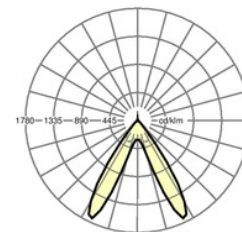

η_{LB}	100 %
lm/W	156
$\phi \downarrow / \uparrow$	99 % / 1 %
UGRq/l	18.3 / 17.0
BAP	65° < 1500cd/m²

Accessories