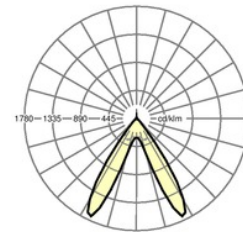

η_{LB}	100 %
lm/W	156
$\phi \downarrow / \uparrow$	99 % / 1 %
UGRq/l	18.3 / 17.0
BAP	65° < 1500cd/m²

Accessories