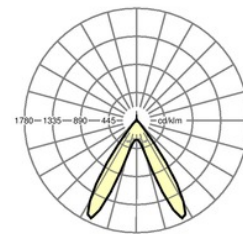

Lighting technology

Individual.Lens.Optic-direct Batwing distribution
SDGODA LED 6000 lm 840