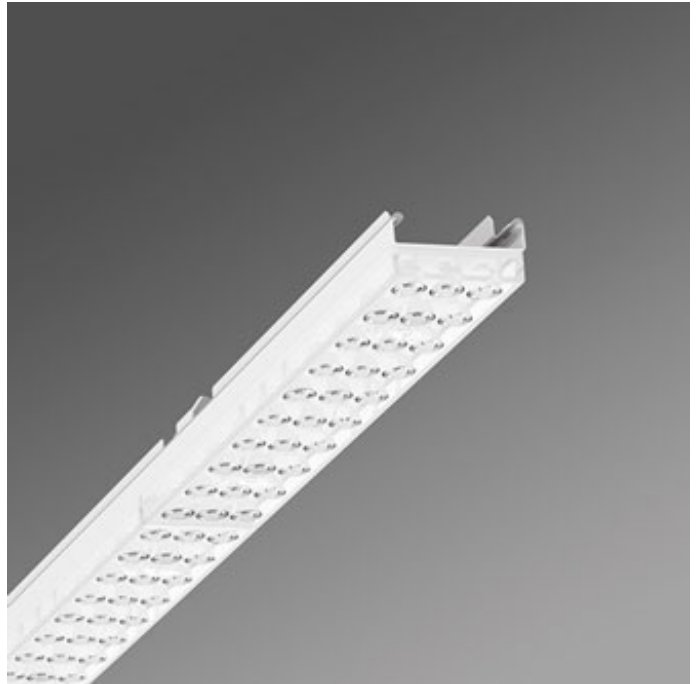

Quick-fit mounting system Device mounts; Device mount made of galvanised, profiled sheet steel, surface coated with polyester resin enamel. Toolless fastening with two integrated pressure locks. Housing colour traffic white RAL 9016; Direct, double asymmetric light distribution using individual. lens. optic made of matt acrylic glass, lateral diffuser profile made of matt acrylic glass with inner longitudinal prisms for optimised glare suppression. Optically seamless light run. Heat-resistant cables including fixed 3-pole rapid installation plug connector with tool-less phase pre-selection and locating finger.

Dimensions LxWxH/DxH (mm): 1531 x 55 x 37
Configuration: LED, Colour rendering/Light colour CRI $\geq$ 80 / 4000K
LED service life: 50000h L80/B10
Luminaire luminous flux (lm): 6000
Luminaire luminous efficacy (lm/W): 148
Operating device: Electronic driver (1 pcs.)
System performance (W): 39
Energy efficiency class: A++
Conditions: Suitable for use in ambient temperatures of 10°C to 40°C
Certifications: IP 20, protection class I, BAP 65°<3000, ENEC10 VDE, F, DIN10500/Food, Indoor, CE

Regiolux GmbH
Type: SDGODA LED 6000 840 ET vw
Article number: 18560204100
Product deep link:
<http://www.regiolux.de/de/article/18560204100>
5 year guarantee after registration on website.

SDGODA LED 6000lm 840 - vw - ET - 18560204100