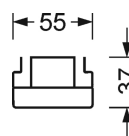

Accessories