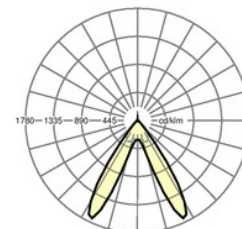

η_{LB}	100 %
lm/W	148
$\phi \downarrow / \uparrow$	99 % / 1 %
UGRq/l	19.5 / 18.1
BAP	65° < 3000cd/m²

Accessories