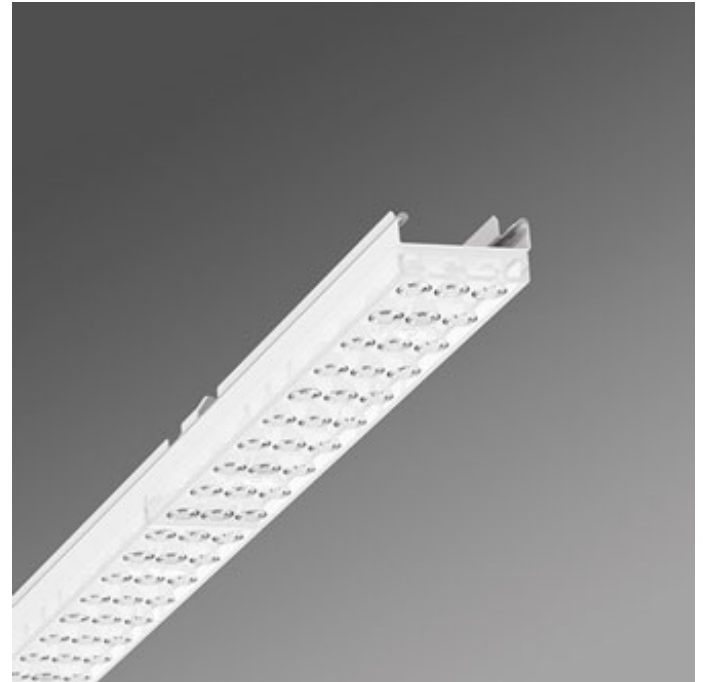

Quick-fit mounting system Device mounts; Device mount made of galvanised, profiled sheet steel, surface coated with polyester resin enamel. Toolless fastening with two integrated pressure locks. Housing colour traffic white RAL 9016; Direct, double asymmetric light distribution using individual. lens. optic made of matt acrylic glass, lateral diffuser profile made of matt acrylic glass with inner longitudinal prisms for optimised glare suppression. Optically seamless light run. Heat-resistant cables including fixed 5-pole rapid installation plug connector with tool-less phase pre-selection and locating finger.

Dimensions LxWxH/DxH (mm): 1531 x 55 x 37
Configuration: LED, Colour rendering/Light colour CRI $\geq$ 80 / 4000K
LED service life: 50000h L80/B10
Luminaire luminous flux (lm): 6000
Luminaire luminous efficacy (lm/W): 148
Operating device: Electronic driver DALI (1 pcs.)
System performance (W): 39
Energy efficiency class: A++
Conditions: Suitable for use in ambient temperatures of 10°C to 40°C
Certifications: IP 20, protection class I, BAP 65°<3000, ENEC10 VDE, F, DIN10500/Food, Indoor, CE

Regiolux GmbH
Type: SDGODA LED 6000 840 DALI vw
Article number: 18560206600
Product deep link:
<http://www.regiolux.de/de/article/18560206600>
5 year guarantee after registration on website.

SDGODA LED 6000lm 840 - vw - DALI - 18560206600

Lighting technology

Individual.Lens.Optic-direct Batwing distribution
SDGODA LED 6000 lm 840