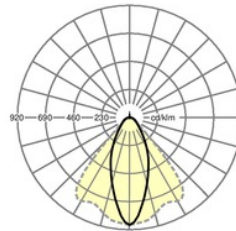

Lighting technology

Individual.Lens.Optic-direct narrow distribution
SDGSOT LED 6000 lm 840

η_{LB} 100 %
lm/W 148
 $\phi \downarrow / \uparrow$ 99 % / 1 %
UGRq/l 18.5 / 20.4