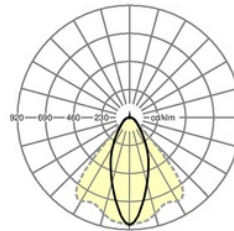

Dimensions LxWxH/DxH (mm): 1531 x 55 x 37
Configuration: LED, Colour rendering/Light colour CRI \geq 80 / 4000K

LED service life: 50000h L80/B10
Luminaire luminous flux (lm): 6000
Luminaire luminous efficacy (lm/W): 148
Operating device: Electronic driver DALI (1 pcs.)
System performance (W): 39
Energy efficiency class: A++
Conditions: Suitable for use in ambient temperatures of -20°C to 40°C
Certifications: IP 54, protection class I, ENEC10 VDE, F, D, DIN10500/Food, Indoor, CE

Lighting technology

Individual.Lens.Optic-direct narrow distribution
SDGSOT LED 6000 lm 840

η_{LB} 100 %
lm/W 148
 $\phi \downarrow / \uparrow$ 99 % / 1 %
UGRq/l 18.5 / 20.4