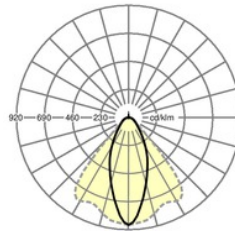

Dimensions LxWxH/DxH (mm): 1531 x 55 x 37
 Configuration: LED, Colour rendering/Light colour CRI \geq 80 / 4000K
 LED service life: 50000h L80/B10
 Luminaire luminous flux (lm): 10000
 Luminaire luminous efficacy (lm/W): 131
 Operating device: Electronic driver DALI (1 pcs.)
 System performance (W): 75
 Energy efficiency class: A++
 Conditions: Suitable for use in ambient temperatures of -20°C to 25°C
 Certifications: IP 54, protection class I, ENEC10 VDE, F, D, DIN10500/Food, Indoor, CE

Lighting technology

Individual.Lens.Optic-direct narrow distribution
 SDGSOT LED 10000 lm 840

η_{LB} 100 %
 lm/W 131
 $\phi_{\downarrow/\uparrow}$ 99 % / 1 %
 UGRq/l 20.3 / 22.2