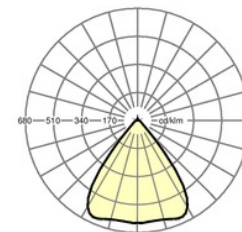

Dimensions LxWxH/DxH (mm): 1531 x 55 x 37
 Configuration: LED, Colour rendering/Light colour CRI \geq 80 / 4000K
 LED service life: 50000h L80/B10
 Luminaire luminous flux (lm): 6000
 Luminaire luminous efficacy (lm/W): 148
 Operating device: Electronic driver (1 pcs.)
 System performance (W): 39
 Energy efficiency class: A++
 Conditions: Suitable for use in ambient temperatures of -20°C to 40°C
 Certifications: IP 54, protection class I, BAP 65°<3000, ENEC10 VDE, F, D, DIN10500/Food, Indoor, CE

Lighting technology

Individual.Lens.Optic-direct narrow/wide distribution
 SDGSOTB LED 6000 lm 840

η_{LB}	100 %
lm/W	148
$\phi \downarrow / \uparrow$	98 % / 2 %
UGRq/l	17.8 / 18.1
BAP	65° < 3000cd/m ²