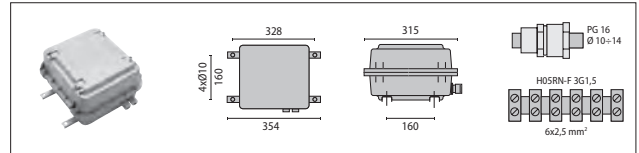

14013220 - 14013320 - 14017494