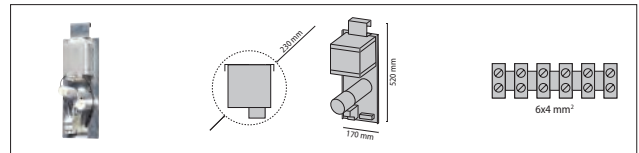

14215003 - 14216003 - 14017594

14013220 - 14013320 - 14017494

14025701- 14020701

OPTIONAL ACCESSORIES

DESCRIPTION	COLOUR	PART NUMBER	EURO
5STARS 1000 A			
A0371 Steel wire lamp steady support (recommended for installations subjected to heavy vibrations).	-	14070620	
5STARS 1000 S			
A0371 Steel wire lamp steady support (recommended for installations subjected to heavy vibrations).	-	14070520	
5STARS 1000			
A0249 Frosted glass, optional replacement for standard clear glass.	-	14026520	
A0208 External anti-glare louvre painted aluminium grey.	94	14012320	
A0209 External cowl painted aluminium grey.	94	14012420	
A0210 Steel galvanised wire guard (18 Joule).	-	14012520	
A0211/1 Single pole top fitting and outreach arm for Ø60-76mm poles.	94	14012620	
A0211/2 Twin pole top fitting and outreach arm for Ø60-76mm poles.	94	14012720	
A0031 1000mm extension arm in heavy gauge steel painted aluminium grey.	94	14011594	
A0290 Strengthening bracket. Designed for single point fixing M12-M14 screw in centre of the bracket.	04	14044620	