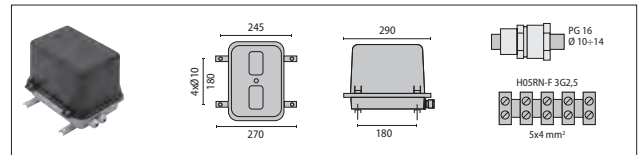

CONTROL GEARS

DESCRIPTION	COLOUR	PART NUMBER	EURO
5STARS 1000 HPI-T			
Aluminium power supply unit IP65, 230 V - 50Hz, class I, for lamp 1000 W HPI-T with fuse and without ignitor	94	14013220	
Power supply unit with aluminium base and polyamide cover IP65, 230 V - 50Hz, class I, for 1000 W HPI-T lamps with fuse and without ignitor	94	14216003	
A0239 Power supply unit 230 V - 50Hz, class I, on galvanised steel plate for 1000 W HPI-T lamps with fuse and without ignitor	-	14025701	
5STARS 1000 HQI-T NAV-T			
Aluminium power supply unit IP65, 230 V - 50Hz, class I, for 1000W high pressure sodium and metal halide lamps with fuse and without ignitor	94	14013320	
Power supply unit with aluminium base and polyamide cover IP65, 230 V - 50Hz, class I, for 1000 W high pressure sodium and metal halide lamps with fuse and without ignitor	94	14215003	
A0239 Power supply unit 230 V - 50Hz, class I, on galvanised steel plate for high pressure sodium and metal halide lamps with fuse and without ignitor	-	14020701	
5STARS 1000 NAV-T			
Aluminium power supply unit IP65, 230 V - 50Hz, class I, for 600 W high pressure sodium lamps without ignitor	94	14017494	
Power supply unit with aluminium base and polyamide cover IP65, 230 V - 50Hz, class I, for 600 W high pressure sodium lamps without ignitor	94	14017594	

14215003 - 14216003 - 14017594