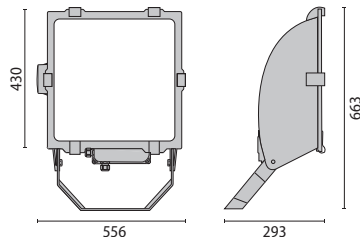

5STARS 1000 A/I

IK08 5J xx5

LAMPHOLDER	WATTAGE	ILCOS	LBS	COLOUR/ RAL	CLASS		KELVIN	COS θ ≥ 0.9	EEI	OPTIC	OPTIC BEAM	LIGHTSOURCE LUMEN OUTPUT	LUMINAIRE LUMEN OUTPUT	LIFETIME	L	°C	PART NUMBER	REMARKS	EURO

Discharge - remote gear with igniter

E40	1x600/1000 W	ST-MT	HST-HIT	94	I	•	-	-	-	A45/I	-	-	-	-	-	-	-	04016994