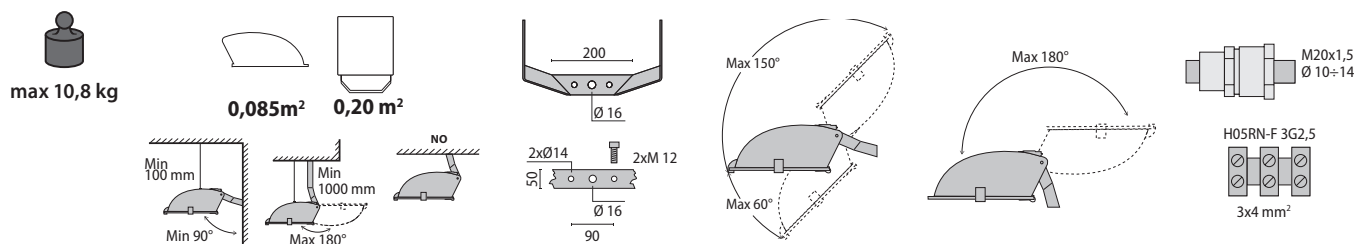

14215003 - 14216003 - 14017594

14013220 - 14013320 - 14017494

14025701- 14020701

OPTIONAL ACCESSORIES

DESCRIPTION	COLOUR	PART NUMBER	EURO
5STARS 1000 A			
A0371 Steel wire lamp steady support (recommended for installations subjected to heavy vibrations).	-	14070620	
5STARS 1000 S			
A0371 Steel wire lamp steady support (recommended for installations subjected to heavy vibrations).	-	14070520	
5STARS 1000			
A0249 Frosted glass, optional replacement for standard clear glass.	-	14026520	
A0208 External anti-glare louvre painted aluminium grey.	94	14012320	
A0209 External cowl painted aluminium grey.	94	14012420	
A0210 Steel galvanised wire guard (18 Joule).	-	14012520	
A0211/1 Single pole top fitting and outreach arm for Ø60-76mm poles.	94	14012620	
A0211/2 Twin pole top fitting and outreach arm for Ø60-76mm poles.	94	14012720	
A0031 1000mm extension arm in heavy gauge steel painted aluminium grey.	94	14011594	
A0290 Strengthening bracket. Designed for single point fixing M12-M14 screw in centre of the bracket.	04	14044620	