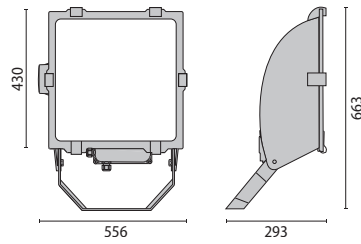

5STARS 1000 S/M

IK08 5J xx5

LAMPHOLDER	WATTAGE	ILCOS	LBS	COLOUR/ RAL	CLASS	KEELVIN	COS Ø ≥ 0.9	EEL	OPTIC	OPTIC BEAM	LIGHTSOURCE LUMEN OUTPUT	LUMINAIRE LUMEN OUTPUT	LIFETIME	L	°C	PART NUMBER	REMARKS	EURO
Discharge - remote gear with igniter																		
E40	1x600/1000 W	ST-MT	HST-HIT	94	I	-	-	-	S/M	-	-	-	-	-	-	04001994		
Discharge - remote gear with igniter for HPI-T Plus lamp																		
E40	1x1000 W	MT	HIT-CE	94	I	-	-	-	S/M	-	-	-	-	-	-	04001794		

CONTROL GEARS

DESCRIPTION	COLOUR	PART NUMBER	EURO
5STARS 1000 HPI-T			
Aluminium power supply unit IP65, 230 V - 50Hz, class I, for lamp 1000 W HPI-T with fuse and without ignitor	94	14013220	
Power supply unit with aluminium base and polyamide cover IP65, 230 V - 50Hz, class I, for 1000 W HPI-T lamps with fuse and without ignitor	94	14216003	
A0239 Power supply unit 230 V - 50Hz, class I, on galvanised steel plate for 1000 W HPI-T lamps with fuse and without ignitor	-	14025701	
5STARS 1000 HQI-T NAV-T			
Aluminium power supply unit IP65, 230 V - 50Hz, class I, for 1000W high pressure sodium and metal halide lamps with fuse and without ignitor	94	14013320	
Power supply unit with aluminium base and polyamide cover IP65, 230 V - 50Hz, class I, for 1000 W high pressure sodium and metal halide lamps with fuse and without ignitor	94	14215003	
A0239 Power supply unit 230 V - 50Hz, class I, on galvanised steel plate for high pressure sodium and metal halide lamps with fuse and without ignitor	-	14020701	
5STARS 1000 NAV-T			
Aluminium power supply unit IP65, 230 V - 50Hz, class I, for 600 W high pressure sodium lamps without ignitor	94	14017494	
Power supply unit with aluminium base and polyamide cover IP65, 230 V - 50Hz, class I, for 600 W high pressure sodium lamps without ignitor	94	14017594