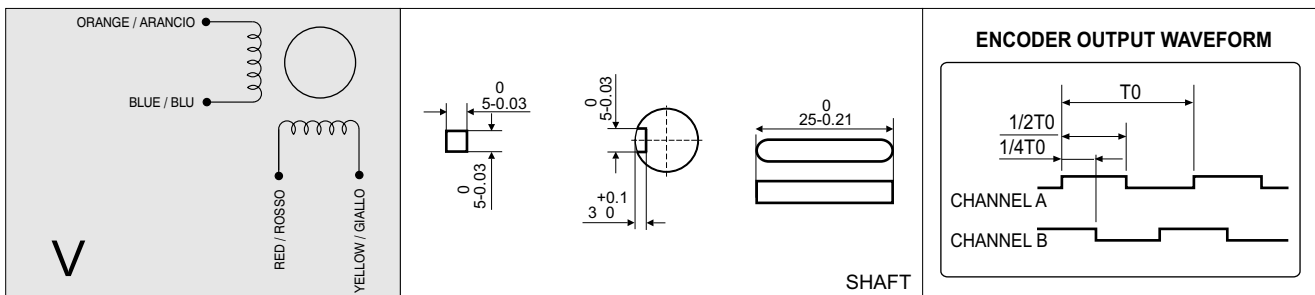

EM 3F3H-04S0

Dimensions (Unit:mm)

SANYO DENKI MOTOR FEATURES

MODEL	EM 3F3H-04S0	
SANYO DENKI MOTOR CODE	SM 2863-5225	
BASIC STEP ANGLE	1.8° ± 0.09°	
BIPOLAR PARALLEL CURRENT	(Amp)	6.0
RESISTANCE	(Ohm)	0.46
INDUCTANCE	(mH)	3.8
BIPOLAR HOLDING TORQUE	(Ncm)	920
ROTOR INERTIA	(Kg·m ² × 10 ⁻⁷)	4500
THEORETICAL ACCELERATION	(rad × sec. ⁻²)	20500
BACK E.M.F.	(V/Krpm)	161
MASS	(Kg)	4.1
INTERNATIONAL STANDARDS	UL, CSA	
INSULATION VOLTAGE	(V)	250 VAC (350 VDC)
PROTECTION DEGREE - INSULATION CLASS	IP43 - F	
LEADS CODE	V	

R.T.A. s.r.l. PAVIA (ITALY) SANYO DENKI CO., Ltd (JAPAN)

ENCODER FEATURES

POWER SUPPLY VOLTAGE	(Volt)	5 V _{DC} ± 5%	<table border="1"> <thead> <tr> <th>LEADS COLOR</th> <th>ENCODER</th> </tr> </thead> <tbody> <tr> <td>BLUE</td> <td>CHANNEL A</td> </tr> <tr> <td>GREEN</td> <td>CHANNEL B</td> </tr> <tr> <td>BLACK</td> <td>GND (0 V)</td> </tr> <tr> <td>RED</td> <td>+ DC (5 V)</td> </tr> <tr> <td colspan="2" style="text-align: center;">SHIELD</td> </tr> </tbody> </table>	LEADS COLOR	ENCODER	BLUE	CHANNEL A	GREEN	CHANNEL B	BLACK	GND (0 V)	RED	+ DC (5 V)	SHIELD	
LEADS COLOR	ENCODER														
BLUE	CHANNEL A														
GREEN	CHANNEL B														
BLACK	GND (0 V)														
RED	+ DC (5 V)														
SHIELD															
CURRENT CONSUMPTION	(mAmp)	35													
HIGH LEVEL OUTPUT	(Volt)	3.4 (TIP) - 2.4 (MIN) (I _{MAX} =10 mA)													
LOW LEVEL OUTPUT	(Volt)	0.2 (TIP) - 0.4 (MAX) (I _{MAX} =10 mA)													
OUTPUT SIGNAL		Single Ended													
RESOLUTION		400 cycles per revolution													
MAXIMUM FREQUENCY	(KHz)	60													