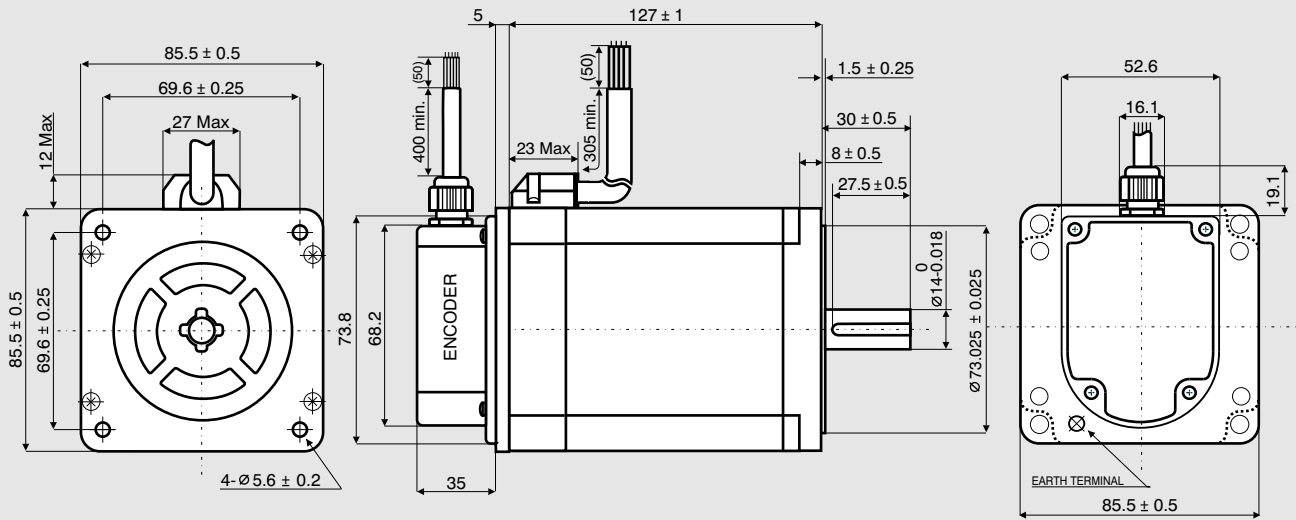

EM 3F3H-04S0

Dimensions (Unit:mm)

SANYO DENKI MOTOR FEATURES

MODEL	EM 3F3H-04S0	
SANYO DENKI MOTOR CODE	SM 2863-5225	
BASIC STEP ANGLE	1.8° ± 0.09°	
BIPOLAR PARALLEL CURRENT	(Amp)	6.0
RESISTANCE	(Ohm)	0.46
INDUCTANCE	(mH)	3.8
BIPOLAR HOLDING TORQUE	(Ncm)	920
ROTOR INERTIA	(Kg·m ² × 10 ⁻⁷)	4500
THEORETICAL ACCELERATION	(rad × sec. ⁻²)	20500
BACK E.M.F.	(V/Krpm)	161
MASS	(Kg)	4.1
INTERNATIONAL STANDARDS	UL, CSA	
INSULATION VOLTAGE	(V)	250 VAC (350 VDC)
PROTECTION DEGREE - INSULATION CLASS	IP43 - F	
LEADS CODE	V	

R.T.A. s.r.l. PAVIA (ITALY) SANYO DENKI CO., Ltd (JAPAN)

ENCODER FEATURES

POWER SUPPLY VOLTAGE	(Volt)	5 V _{DC} ± 5%	<table border="1"> <thead> <tr> <th>LEADS COLOR</th> <th>ENCODER</th> </tr> </thead> <tbody> <tr> <td>BLUE</td> <td>CHANNEL A</td> </tr> <tr> <td>GREEN</td> <td>CHANNEL B</td> </tr> <tr> <td>BLACK</td> <td>GND (0 V)</td> </tr> <tr> <td>RED</td> <td>+ DC (5 V)</td> </tr> <tr> <td colspan="2" style="text-align: center;">SHIELD</td> </tr> </tbody> </table>	LEADS COLOR	ENCODER	BLUE	CHANNEL A	GREEN	CHANNEL B	BLACK	GND (0 V)	RED	+ DC (5 V)	SHIELD	
LEADS COLOR	ENCODER														
BLUE	CHANNEL A														
GREEN	CHANNEL B														
BLACK	GND (0 V)														
RED	+ DC (5 V)														
SHIELD															
CURRENT CONSUMPTION	(mAmp)	35													
HIGH LEVEL OUTPUT	(Volt)	3.4 (TIP) - 2.4 (MIN) (I _{MAX} =10 mA)													
LOW LEVEL OUTPUT	(Volt)	0.2 (TIP) - 0.4 (MAX) (I _{MAX} =10 mA)													
OUTPUT SIGNAL		Single Ended													
RESOLUTION		400 cycles per revolution													
MAXIMUM FREQUENCY	(KHz)	60													