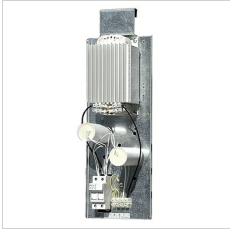

14025701
Power supply unit 230 V - 50 Hz, class I, on galvanised steel plate for 1000 W HPI-T lamps with fuse and without ignitor

OPTIONAL ACCESSORIES

5STARS 1000 A