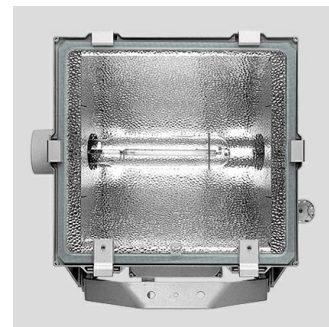

## 5STARS 1000 S/M

<b>Part number</b>	04001794
<b>Lampholder:</b>	E40
<b>Light Source:</b>	HALOGEN METAL HALIDE LAMPS (HIE)
<b>Wattage:</b>	1x1000 W
<b>Finish:</b>	GR-94 / Metallic grey / Textured
<b>Insulation class:</b>	I
<b>Degree of protection:</b>	IP66
<b>IK-J-xxIP:</b>	IK08 5J xx5
<b>Optic:</b>	SYMMETRIC MEDIUM REFLECTOR
<b>Ta MIN luminaire:</b>	-20°
<b>Ta MAX luminaire:</b>	45°
<b>ULR:</b>	0%

### Description

- Discharge lamp floodlight for indoor and outdoor lighting, comprising:
- Polyester powder coated die-cast aluminium housing
  - Flat tempered glass diffuser
  - Polished aluminium symmetrical reflector
  - Gaskets made of silicone foam directly applied on glass without joints
  - Electrical wiring box with ignitor, supplied with the luminaire, made of technopolymer reinforced with glass fibre
  - Stainless steel external screws
  - Fully integrated stainless steel aluminium spring clips
  - Powder coated steel bracket
  - Lamp holder box constructed of technopolymer
  - Graduated goniometer for aiming purposes
  - Patented anti-vacuum device
  - Adequate power supply units, available as accessories, must be used for all floodlights