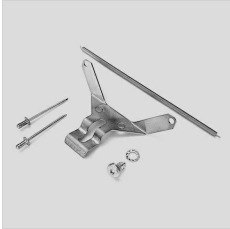

5STARS 1000 S

14070520
Steel wire lamp steady support (recommended for use in installations subject to heavy vibration)