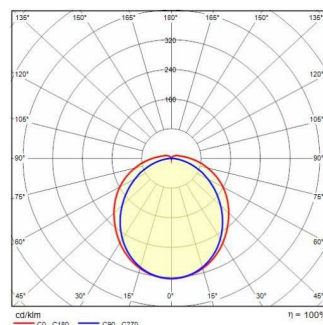

ACRO+ EQ236

Part number	3103920
Lampholder:	LED
Light Source:	LED
Wattage:	51 W
Finish:	GR-RAL7035 / Grey RAL7035 / Matt
Insulation class:	I
Degree of protection:	IP66
IK-J-xxIP:	IK03 0.35J xx1
CRI:	80
Kelvin:	4000
Power factor:	$\text{COS}\phi \geq 0,9$
Optic:	Symmetric extra wide reflector
Luminaire lumen output:	5500 lm
L:	L70
B:	B50
Lifetime:	60000 h
Ta MIN luminaire:	-25°
Ta MAX luminaire:	40°

Photometric data

Technical drawings