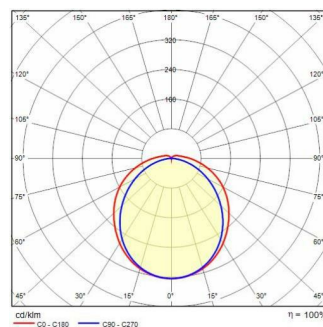

ACRO+ EQ236 HO

Part number	3103925
Lampholder:	LED
Light Source:	LED
Wattage:	59 W
Finish:	GR-RAL7035 / Grey RAL7035 / Matt
Insulation class:	I
Degree of protection:	IP66
IK-J-xxIP:	IK08 5J xx5
CRI:	80
Kelvin:	4000
Power factor:	$\text{COS}\phi \geq 0,9$
Optic:	Symmetric extra wide reflector
Luminaire lumen output:	8100 lm
L:	L70
B:	B50
Lifetime:	70000 h
Ta MIN luminaire:	5°
Ta MAX luminaire:	40°

Photometric data

Technical drawings