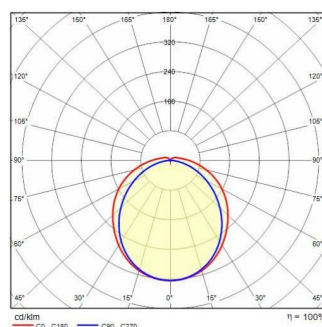

ACRO+ EQ236 HO

Part number	3103926
Lampholder:	LED
Light Source:	LED
Wattage:	59 W
Finish:	GR-RAL7035 / Grey RAL7035 / Matt
Insulation class:	I
Degree of protection:	IP66
IK-J-xxIP:	IK03 0.35J xx1
CRI:	80
Kelvin:	4000
Power factor:	$\text{COS}\phi \geq 0,9$
Optic:	Symmetric extra wide reflector
Luminaire lumen output:	8100 lm
L:	L70
B:	B50
Lifetime:	70000 h
Ta MIN luminaire:	-25°
Ta MAX luminaire:	40°

Photometric data

Technical drawings