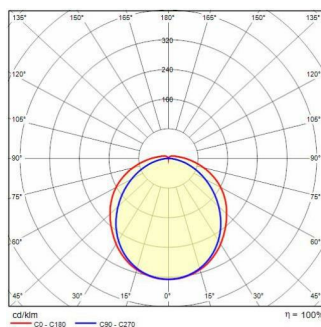

ACRO+ EQ258 HO

Part number	3103936
Lampholder:	LED
Light Source:	LED
Wattage:	73 W
Finish:	GR-RAL7035 / Grey RAL7035 / Matt
Insulation class:	I
Degree of protection:	IP66
IK-J-xxIP:	IK03 0.35J xx1
CRI:	80
Kelvin:	4000
Power factor:	$\text{COS}\phi \geq 0,9$
Optic:	Symmetric extra wide reflector
Luminaire lumen output:	10200 lm
L:	L70
B:	B50
Lifetime:	70000 h
Ta MIN luminaire:	-25°
Ta MAX luminaire:	40°

Description

Weatherproof LED luminaire complete with diffuser, comprising:

- Housing made of fiberglass reinforced polyester
- Opal PMMA diffuser for optimal light diffusion and a high light uniformity
- Silicone gasket
- 4000 K multichip LED board
- Stainless steel retaining clips
- Quick ceiling fixing bracket (stainless steel)
- EXTREME versions are suitable for extreme conditions, -40°C
- Emergency and extreme versions have a polycarbonate diffuser, 850°C glow wire
- Photometric data measure according to UNI EN 13032-4 and IES LM-79-08
- Photometric data measure according to UNI EN 13032-4 and IES LM-79-08

Photometric data

Technical drawings