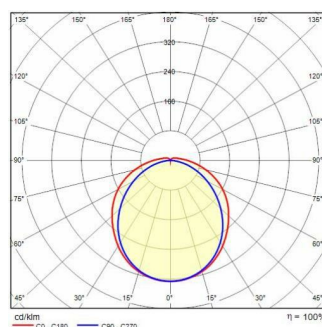

ACRO+ EQ258 HO

Part number	3103937
Lampholder:	LED
Light Source:	LED
Wattage:	73 W
Finish:	GR-RAL7035 / Grey RAL7035 / Matt
Insulation class:	I
Degree of protection:	IP66
IK-J-xxIP:	IK08 5J xx5
CRI:	80
Kelvin:	4000
Power factor:	$\text{COS}\phi \geq 0,9$
Optic:	Symmetric extra wide reflector
Luminaire lumen output:	10200 lm
L:	L70
B:	B50
Lifetime:	70000 h
Ta MIN luminaire:	5°
Ta MAX luminaire:	40°

Photometric data

Technical drawings