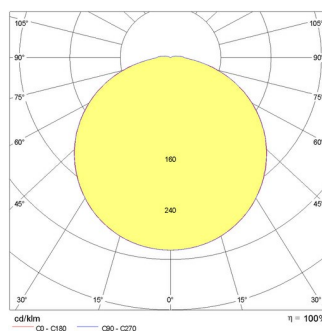

BLIZ ROUND 30

Part number	304213
Lampholder:	LED
Light Source:	LED
Wattage:	30 W
Finish:	AN-96 / Anthracite gray / Textured
Insulation class:	I
Degree of protection:	IP65
IK-J-xxIP:	IK08 5J xx5
CRI:	80
Kelvin:	3000
Power factor:	COS ϕ \geq 0,9
Optic:	Symmetric extra wide reflector
Lightsource lumen output:	4236 lm
Luminaire lumen output:	2178 lm
L:	L80
B:	B10
Lifetime:	60000 h
Ta MIN luminaire:	-20°
Ta MAX luminaire:	25°

Photometric data

Technical drawings