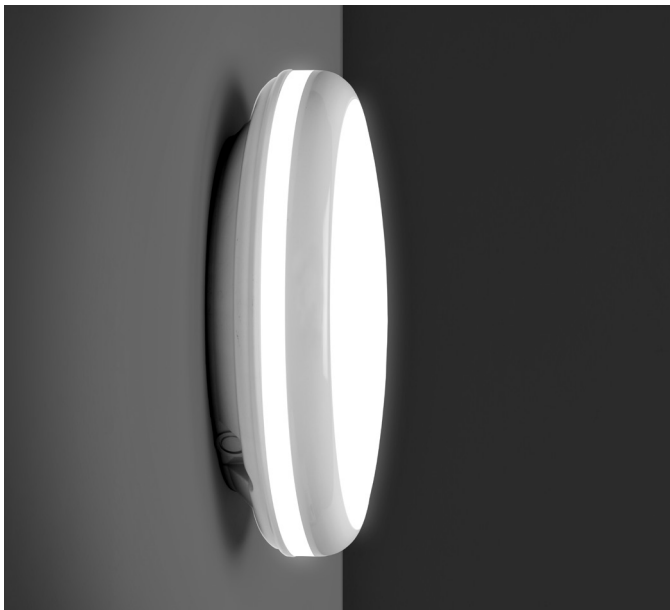

CLY

PERFORMANCE  LIGHTING

CLY

Scan the QR-code for the latest information

Wall and ceiling mounted luminaire for indoor and outdoor, comprising:

- Technopolymer housing, trim and diffuser
- Anti-ageing custom moulded silicone sealing gasket(s)
- Class II
- Tilting easy-maintenance SMD LED board
- Dip switch for LED CCT control at 3000K or 4000K, field adjustable
- EM/3P version is designed for multipurpose 3 hours sustained emergency lighting
- Hyper-frequency (HF) sensor operating at 5.8 Ghz+/- 75 Mhz
- The luminous flux data shown refer to the maximum power operating level
- Photometric data measure according to UNI EN 13032-4 and IES LM-79-08

OFF
0%

ON - DLS+DETEK
30%

ON - DLS+DETEK
100%

CLY

IP65 - IK10 - 650 °C

LUMINAIRE WATTAGE [W]	CLASS	ENEC	CRI	KELVIN	OPTIC	BEAM ANGLE	LIGHTSOURCE LUMEN OUTPUT [lm]	LUMINAIRE LUMEN OUTPUT [lm]	COLOUR / FINISH	PART NUMBER	PRONTO
Power LED 220-240 V 50/60 Hz											
17	II	-	80	3000/4000	S/EW	-	2534	1695		3116565	-

CLY DLS+DETEK

IP65 - IK10 - 650 °C

LUMINAIRE WATTAGE [W]	CLASS	ENEC	CRI	KELVIN	OPTIC	BEAM ANGLE	LIGHTSOURCE LUMEN OUTPUT [lm]	LUMINAIRE LUMEN OUTPUT [lm]	COLOUR / FINISH	PART NUMBER	PRONTO
Power LED 220-240 V 50/60 Hz + HF Sensor											
17	II	-	80	3000/4000	S/EW	-	2534	1695		3116566	-

CLY EM/3P

IP65 - IK10 - 850 °C

LUMINAIRE WATTAGE [W]	CLASS	ENEC	CRI	KELVIN	OPTIC	BEAM ANGLE	LIGHTSOURCE LUMEN OUTPUT [lm]	LUMINAIRE LUMEN OUTPUT [lm]	COLOUR / FINISH	PART NUMBER	PRONTO
Power LED - Emergency 3h - 220-240 V 50/60 Hz											
17	II	-	80	3000/4000	S/EW	-	2534	1695		3116567	-