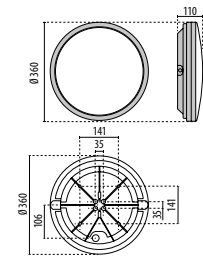

OFF
0%

ON - DLS+DETEK
30%

ON - DLS+DETEK
100%

CLY

IP65 - IK10 - 650 °C

LUMINAIRE WATTAGE [W]	CLASS	ENEC	CRI	KELVIN	OPTIC	BEAM ANGLE	LIGHTSOURCE LUMEN OUTPUT [lm]	LUMINAIRE LUMEN OUTPUT [lm]	COLOUR / FINISH	PART NUMBER	PRONTO
Power LED 220-240 V 50/60 Hz											
17	II	-	80	3000/4000	S/EW	-	2534	1695		3116565	-