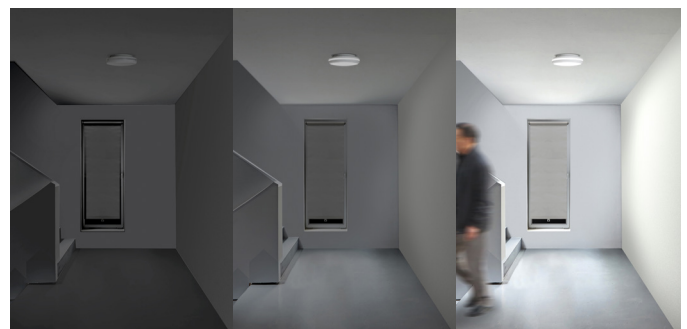

CLY

PERFORMANCE  LIGHTING

CLY

Scan the QR-code for the latest information

Wall and ceiling mounted luminaire for indoor and outdoor, comprising:

- Technopolymer housing, trim and diffuser
- Anti-ageing custom moulded silicone sealing gasket(s)
- Class II
- Tilting easy-maintenance SMD LED board
- Dip switch for LED CCT control at 3000K or 4000K, field adjustable
- EM/3P version is designed for multipurpose 3 hours sustained emergency lighting
- Hyper-frequency (HF) sensor operating at 5.8 Ghz+/- 75 Mhz
- The luminous flux data shown refer to the maximum power operating level
- Photometric data measure according to UNI EN 13032-4 and IES LM-79-08