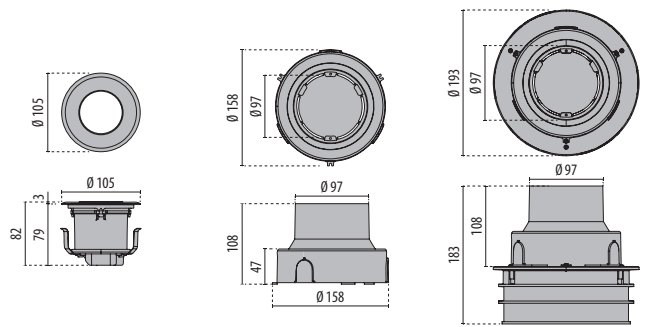

CRICKET+ 10 MARINE

■ BR-10 / Natural brass / Glossy

Scan the QR-code for the latest information

Series of reduced depth in-ground luminaires, comprising:

- → Black painted anodised die-cast aluminium housing
- → High-transparency polycarbonate optics
- → Anti-ageing custom moulded silicone sealing gasket(s) with resilient elastic return capacity
- → Extra clear, toughened, flat glass diffuser
- → Extra-clear toughened flat safety glass with acid-etched finish (C/EW versions)
- → Closing ring in marine brass with polished finish ISO 9223 (CX)
- → Mains connection through waterproof connection system (WATER-STOP)
- → Technopolymer recess box to be ordered separately
- → Stainless steel locking hardware
- → Floor mounted luminaires are usually subject to harsh conditions. For proper use and safety, they must be correctly installed by qualified personnel and according to the manual instructions
- → Do not install luminaires in sunken areas
- → RGBW and Tunable White versions to be powered with SELV drivers 48V DC, available as accessories to be ordered separately. Colour management through DMX interface
- → DMX signal generator for RGBW and Tunable White versions to be ordered separately
- → Photometric data measure according to UNI EN 13032-4 and IES LM-79-08

CRICKET+ 10 MARINE (3109879) CRICKET+ 10 MARINE RGBW / TW (3113571)

Identifying and classifying our optics