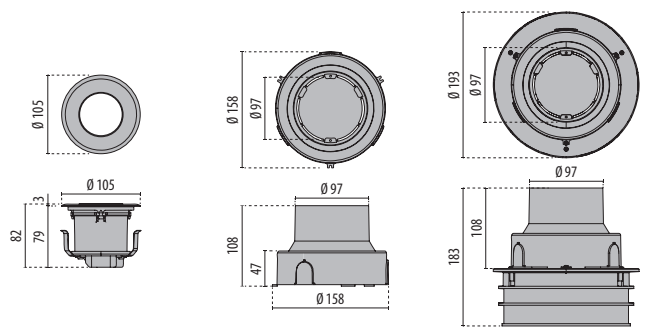

- Black painted anodised die-cast aluminium housing
- High-transparency polycarbonate optics
- Anti-ageing custom moulded silicone sealing gasket(s) with resilient elastic return capacity
- Extra clear, toughened, flat glass diffuser
- Extra-clear toughened flat safety glass with acid-etched finish (C/EW versions)
- Die-cast aluminium trim powder-coated
- Closing ring in AISI 316 stainless steel with satin finish (stainless steel versions)
- Mains connection through waterproof connection system (WATER-STOP)
- Technopolymer recess box to be ordered separately
- Stainless steel locking hardware
- Floor mounted luminaires are usually subject to harsh conditions. For proper use and safety, they must be correctly installed by qualified personnel and according to the manual instructions
- Do not install luminaires in sunken areas
- RGBW and Tunable White versions to be powered with SELV drivers 48V DC, available as accessories to be ordered separately. Colour management through DMX interface
- DMX signal generator for RGBW and Tunable White versions to be ordered separately
- Photometric data measure according to UNI EN 13032-4 and IES LM-79-08