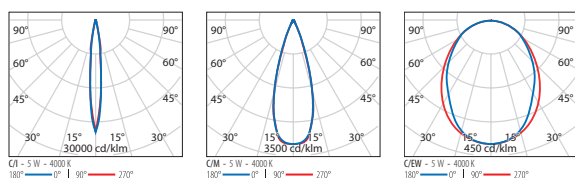

CRICKET+ 10

CRICKET+ 10
(3109879)

CRICKET+ 10 RGBW
(3113571)

Identifying and classifying our optics

CRICKET+ 10 C/I

IP67 - IK08 - 650 °C

LUMINAIRE WATTAGE (W)	CLASS	ENEC	CRI	KELVIN	OPTIC	BEAM ANGLE	LIGHTSOURCE LUMEN OUTPUT (lm)	LUMINAIRE LUMEN OUTPUT (lm)	COLOUR / FINISH	PART NUMBER
Power LED 220-240 V 50/60 Hz										
5	I	-	80	4000	C/I	-	475	446	■	3109824
5	I	-	80	3000	C/I	-	440	415	■	3109825
5	I	-	80	4000	C/I	-	475	446	■	3109818
5	I	-	80	3000	C/I	-	440	415	■	3109819

2700K versions are available on web

CRICKET+ 10 C/M

IP67 - IK08 - 650 °C

LUMINAIRE WATTAGE (W)	CLASS	ENEC	CRI	KELVIN	OPTIC	BEAM ANGLE	LIGHTSOURCE LUMEN OUTPUT (lm)	LUMINAIRE LUMEN OUTPUT (lm)	COLOUR / FINISH	PART NUMBER
Power LED 220-240 V 50/60 Hz										
5	I	-	80	4000	C/M	-	475	436	■	3109822
5	I	-	80	3000	C/M	-	440	406	■	3109823
5	I	-	80	4000	C/M	-	475	436	■	3109816
5	I	-	80	3000	C/M	-	440	406	■	3109817