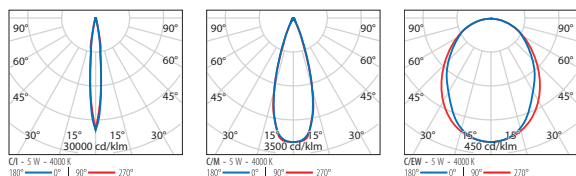

CRICKET+ 10 MARINE (3109879) CRICKET+ 10 MARINE RGBW / TW (3113571)

Identifying and classifying our optics

CRICKET+ 10 C/I MARINE

IP67 - IK08 - 650 °C

LUMINAIRE WATTAGE (W)	CLASS	ENEC	CRI	KELVIN	OPTIC	BEAM ANGLE	LIGHTSOURCE LUMEN OUTPUT (lm)	LUMINAIRE LUMEN OUTPUT (lm)	COLOUR / FINISH	PART NUMBER
Power LED 220-240 V 50/60 Hz										
5	I	-	80	4000	C/I	-	475	446		3109830
5	I	-	80	3000	C/I	-	440	415		3109831