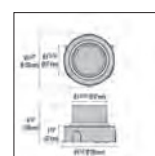

CRICKET+ 10 C/I

IP67 - IK08 - 650 °C

LUMINAIRE WATTAGE (W)	CLASS	ENEC	CRI	KELVIN	OPTIC	BEAM ANGLE	LIGHTSOURCE LUMEN OUTPUT (lm)	LUMINAIRE LUMEN OUTPUT (lm)	COLOUR / FINISH	PART NUMBER
Power LED 220-240 V 50/60 Hz										
5	I	-	80	4000	C/I	-	475	446	■	3109824
5	I	-	80	3000	C/I	-	440	415	■	3109825
5	I	-	80	4000	C/I	-	475	446	■	3109818
5	I	-	80	3000	C/I	-	440	415	■	3109819

2700K versions are available on web

CRICKET+ 10 C/M

IP67 - IK08 - 650 °C

LUMINAIRE WATTAGE (W)	CLASS	ENEC	CRI	KELVIN	OPTIC	BEAM ANGLE	LIGHTSOURCE LUMEN OUTPUT (lm)	LUMINAIRE LUMEN OUTPUT (lm)	COLOUR / FINISH	PART NUMBER
Power LED 220-240 V 50/60 Hz										
5	I	-	80	4000	C/M	-	475	436	■	3109822
5	I	-	80	3000	C/M	-	440	406	■	3109823
5	I	-	80	4000	C/M	-	475	436	■	3109816
5	I	-	80	3000	C/M	-	440	406	■	3109817

2700K versions are available on web

CRICKET+ 10 RGBW C/M

IP67 - IK08 - 650 °C

LUMINAIRE WATTAGE (W)	CLASS	ENEC	CRI	KELVIN	OPTIC	BEAM ANGLE	LIGHTSOURCE LUMEN OUTPUT (lm)	LUMINAIRE LUMEN OUTPUT (lm)	COLOUR / FINISH	PART NUMBER
RGBW LED										
3.5	III	-	80	rgbw 4000	C/M	30°	130	100	■	3112274
3.5	III	-	80	rgbw 4000	C/M	30°	130	100	■	3112273

2700K versions are available on web

CRICKET+ 10 TW C/M

IP67 - IK08 - 650 °C

LUMINAIRE WATTAGE (W)	CLASS	ENEC	CRI	KELVIN	OPTIC	BEAM ANGLE	LIGHTSOURCE LUMEN OUTPUT (lm)	LUMINAIRE LUMEN OUTPUT (lm)	COLOUR / FINISH	PART NUMBER
TunableWhite Power LED										
6	III	-	80	tw 2700-5700	C/M	30°	440	310	■	3112277
6	III	-	80	tw 2700-5700	C/M	30°	440	310	■	3112276

2700K versions are available on web

CRICKET+ 10 C/EW

IP67 - IK08 - 650 °C

LUMINAIRE WATTAGE (W)	CLASS	ENEC	CRI	KELVIN	OPTIC	BEAM ANGLE	LIGHTSOURCE LUMEN OUTPUT (lm)	LUMINAIRE LUMEN OUTPUT (lm)	COLOUR / FINISH	PART NUMBER
Power LED 220-240 V 50/60 Hz										
5	I	-	80	4000	C/EW	-	475	278	■	3109820
5	I	-	80	3000	C/EW	-	440	130	■	3109821
5	I	-	80	4000	C/EW	-	475	142	■	3109814
5	I	-	80	3000	C/EW	-	440	130	■	3109815

2700K versions are available on web