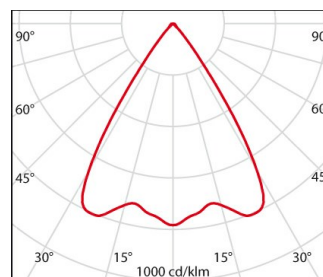

Photometric data