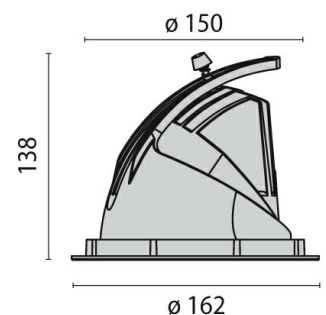

Technical drawings