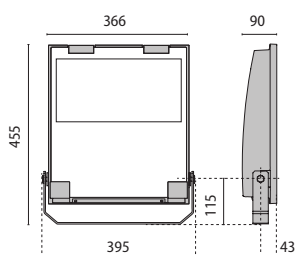

GUELL 2.5
S/W

GUELL 2.5
A/W

GUELL 2.5
A50/W

GUELL 2.5
C/I

GUELL 2.5 S/W

IK07 3J xx5

LAMPHOLDER	WATTAGE	CLASS	CRI	KELVIN	COS ϕ $\geq 0,9$	OPTIC	OPTIC BEAM	LIGHTSOURCE LUMEN OUTPUT	LUMINAIRE LUMEN OUTPUT	L	B	LIFETIME	COLOUR/ RAL	PART NUMBER
LED	158 W	I	80	4000		S/W	-	21619 lm	18062 lm	70	10	130000 h	●	306125