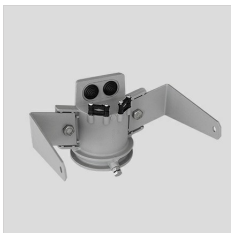

GUELL 1 S/W

Part number	06105794
Lampholder:	LED
Light Source:	LED
Wattage:	39 W
Finish:	GR-94 / Metallic grey / Textured
Insulation class:	I
Degree of protection:	IP66
IK-J-xxIP:	IK07 3J xx5
CRI:	80
Kelvin:	4000
Power factor:	$\text{COS}\phi \geq 0,9$
Optic:	Symmetric wide reflector
Lightsource lumen output:	5558 lm
Luminaire lumen output:	4890 lm
L:	L70
B:	B10
Lifetime:	150000 h
Ta MIN luminaire:	-20°
Ta MAX luminaire:	40°
ULR:	0%
IPEA* (Street Lighting):	A7+
IPEA* (Area Lighting):	A7+
IPEA* (Cycle/Pedestrian Lighting):	A6+
IPEA* (Green Areas):	A6+
IPEA* (Historical Areas):	A11+
Luminous Intensity Class:	G*6

Description

- LED floodlight for indoor and outdoor lighting, comprising:
- Die-cast aluminium housing chemically pre-treated and painted with polyester powder coating ISO 9227
 - Flat tempered glass diffuser
 - Very high performance symmetrical reflector made of 99.99% plated aluminium, polished, oxidised and free of iridescence
 - Anti-ageing silicone gasket
 - Cable gland M20x1.5 for cables $\varnothing 10$ - $\varnothing 14$ mm
 - Stainless steel external screws
 - Fully integrated stainless steel aluminium spring clips
 - Powder coated steel bracket
 - Versions with dimmable ballast available. Consult Factory
 - Consult factory for other colour temperatures and colour rendering index
 - Photometric data measure according to UNI EN 13032-4 and IES LM-79-08

Photometric data

Technical drawings

OPTIONAL ACCESSORIES

GUELL 1

14172902
Protective grid GUELL 1

14174220
Connection box IP 66

14173394
Wall support 500 mm/19.69" GUELL
1/2

Metallic grey

14173494
Wall support 1000 mm/39.37" GUELL
1/2

Metallic grey

14453194
Single pole top support GUELL 1

Metallic grey

14453294
Double pole top support GUELL 1

Metallic grey

GUELL 1 A/W - GUELL 1 S/W

14173294
Soft glass GUELL 1