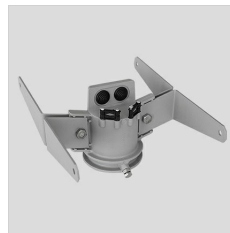

GUELL 1 S/W

Part number	06105794
Lampholder:	LED
Light Source:	LED
Wattage:	39 W
Finish:	GR-94 / Metallic grey / Textured
Insulation class:	I
Degree of protection:	IP66
IK-J-xxIP:	IK07 3J xx5
CRI:	80
Kelvin:	4000
Power factor:	$\text{COS}\phi \geq 0,9$
Optic:	Symmetric wide reflector
Lightsource lumen output:	5558 lm
Luminaire lumen output:	4890 lm
L:	L70
B:	B10
Lifetime:	150000 h
Ta MIN luminaire:	-20°
Ta MAX luminaire:	40°
ULR:	0%
IPEA* (Street Lighting):	A7+
IPEA* (Area Lighting):	A7+
IPEA* (Cycle/Pedestrian Lighting):	A6+
IPEA* (Green Areas):	A6+
IPEA* (Historical Areas):	A11+
Luminous Intensity Class:	G*6

Description

- LED floodlight for indoor and outdoor lighting, comprising:
- Die-cast aluminium housing chemically pre-treated and painted with polyester powder coating ISO 9227
 - Flat tempered glass diffuser
 - Very high performance symmetrical reflector made of 99.99% plated aluminium, polished, oxidised and free of iridescence
 - Anti-ageing silicone gasket
 - Cable gland M20x1.5 for cables $\varnothing 10$ - $\varnothing 14$ mm
 - Stainless steel external screws
 - Fully integrated stainless steel aluminium spring clips
 - Powder coated steel bracket
 - Versions with dimmable ballast available. Consult Factory
 - Consult factory for other colour temperatures and colour rendering index
 - Photometric data measure according to UNI EN 13032-4 and IES LM-79-08

Photometric data

Technical drawings

OPTIONAL ACCESSORIES

GUELL 1

14172902
Protective grid GUELL 1

14174220
Connection box IP 66

14173394
Wall support 500 mm/19.69" GUELL
1/2

Metallic grey

14173494
Wall support 1000 mm/39.37" GUELL
1/2

Metallic grey

14453194
Single pole top support GUELL 1

Metallic grey

14453294
Double pole top support GUELL 1

Metallic grey

GUELL 1 A/W - GUELL 1 S/W

14173294
Soft glass GUELL 1