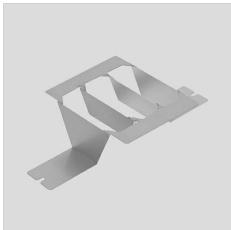

GUELL 1 S/W

14173020
Louvre GUELL 1 Symmetrical