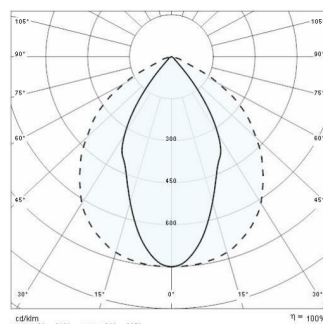

Photometric data