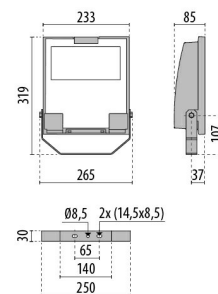

GUELL 1 S/W

Part number	06105794
Lampholder:	LED
Light Source:	LED
Wattage:	39 W
Finish:	GR-94 / Metallic grey / Textured
Insulation class:	I
Degree of protection:	IP66
IK-J-xxIP:	IK07 3J xx5
CRI:	80
Kelvin:	4000
Power factor:	$\text{COS}\phi \geq 0,9$
Optic:	Symmetric wide reflector
Lightsource lumen output:	5558 lm
Luminaire lumen output:	4890 lm
L:	L70
B:	B10
Lifetime:	150000 h
Ta MIN luminaire:	-20°
Ta MAX luminaire:	40°
ULR:	0%
IPEA* (Street Lighting):	A7+
IPEA* (Area Lighting):	A7+
IPEA* (Cycle/Pedestrian Lighting):	A6+
IPEA* (Green Areas):	A6+
IPEA* (Historical Areas):	A11+
Luminous Intensity Class:	G*6

Photometric data

Technical drawings

OPTIONAL ACCESSORIES

GUELL 1

14172902
Protective grid GUELL 1

14174220
Connection box IP 66

14173394
Wall support 500 mm/19.69" GUELL
1/2

Metallic grey