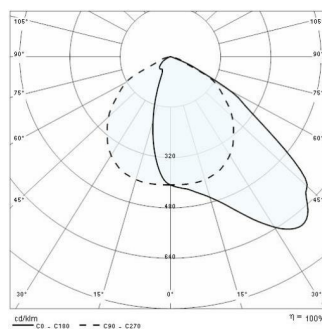

Photometric data