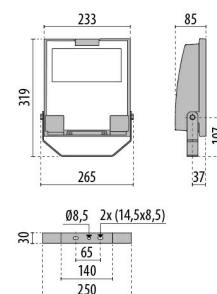

GUELL 1 A/W

Part number	06106794
Lampholder:	LED
Light Source:	LED
Wattage:	53 W
Finish:	GR-94 / Metallic grey / Textured
Insulation class:	I
Degree of protection:	IP66
IK-J-xxIP:	IK07 3J xx5
CRI:	80
Kelvin:	3000
Power factor:	$\text{COS}\phi \geq 0,9$
Optic:	Asymmetric wide reflector
Lightsource lumen output:	7059 lm
Luminaire lumen output:	5773 lm
L:	L70
B:	B10
Lifetime:	150000 h
Ta MIN luminaire:	-20°
Ta MAX luminaire:	35°
ULR:	0%
IPEA* (Street Lighting):	A4+
IPEA* (Area Lighting):	A5+
IPEA* (Cycle/Pedestrian Lighting):	A4+
IPEA* (Green Areas):	A4+
IPEA* (Historical Areas):	A7+
Luminous Intensity Class:	G*6

Photometric data

Technical drawings

OPTIONAL ACCESSORIES

GUELL 1

14172902
Protective grid GUELL 1

14174220
Connection box IP 66

14173394
Wall support 500 mm/19.69" GUELL
1/2

Metallic grey