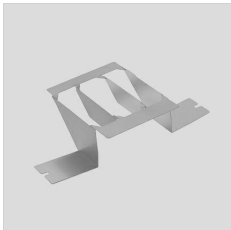

GUELL 1 A/W

Part number	06106794
Lampholder:	LED
Light Source:	LED
Wattage:	53 W
Finish:	GR-94 / Metallic grey / Textured
Insulation class:	I
Degree of protection:	IP66
IK-J-xxIP:	IK07 3J xx5
CRI:	80
Kelvin:	3000
Power factor:	$\text{COS}\phi \geq 0,9$
Optic:	Asymmetric wide reflector
Lightsource lumen output:	7059 lm
Luminaire lumen output:	5773 lm
L:	L70
B:	B10
Lifetime:	150000 h
Ta MIN luminaire:	-20°
Ta MAX luminaire:	35°
ULR:	0%
IPEA* (Street Lighting):	A4+
IPEA* (Area Lighting):	A5+
IPEA* (Cycle/Pedestrian Lighting):	A4+
IPEA* (Green Areas):	A4+
IPEA* (Historical Areas):	A7+
Luminous Intensity Class:	G*6

Description

- LED floodlight for indoor and outdoor lighting, comprising:
- Die-cast aluminium housing chemically pre-treated and painted with polyester powder coating ISO 9227
 - Flat tempered glass diffuser
 - Very high performance reflectors made of 99.99% plated aluminium, polished, oxidised and free of iridescence
 - Anti-ageing silicone gasket
 - Cable gland M20x1.5 for cables Ø 10- Ø 14 mm
 - Stainless steel external screws
 - Fully integrated stainless steel aluminium spring clips
 - Powder coated steel bracket
 - Versions with dimmable ballast available. Consult Factory
 - DETEK versions with a passive infrared motion detector with automatic ignition
 - Consult factory for other colour temperatures and colour rendering index
 - Photometric data measure according to UNI EN 13032-4 and IES LM-79-08
 - Photometric data measure according to UNI EN 13032-4 and IES LM-79-08

14173494
Wall support 1000 mm/39.37" GUELL
1/2

Metallic grey

14453194
Single pole top support GUELL 1

Metallic grey

14453294
Double pole top support GUELL 1

Metallic grey

GUELL 1 A/W - GUELL 1 S/W

14173294
Soft glass GUELL 1

Metallic grey

GUELL 1 A/W

14173120
Louvre GUELL 1 Asymmetrical