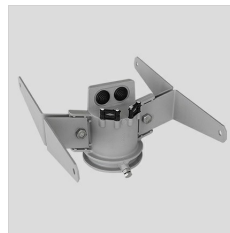

GUELL 1 A/W

Part number	06106794
Lampholder:	LED
Light Source:	LED
Wattage:	53 W
Finish:	GR-94 / Metallic grey / Textured
Insulation class:	I
Degree of protection:	IP66
IK-J-xxIP:	IK07 3J xx5
CRI:	80
Kelvin:	3000
Power factor:	$\text{COS}\phi \geq 0,9$
Optic:	Asymmetric wide reflector
Lightsource lumen output:	7059 lm
Luminaire lumen output:	5773 lm
L:	L70
B:	B10
Lifetime:	150000 h
Ta MIN luminaire:	-20°
Ta MAX luminaire:	35°
ULR:	0%
IPEA* (Street Lighting):	A4+
IPEA* (Area Lighting):	A5+
IPEA* (Cycle/Pedestrian Lighting):	A4+
IPEA* (Green Areas):	A4+
IPEA* (Historical Areas):	A7+
Luminous Intensity Class:	G*6

Description

- LED floodlight for indoor and outdoor lighting, comprising:
- Die-cast aluminium housing chemically pre-treated and painted with polyester powder coating ISO 9227
 - Flat tempered glass diffuser
 - Very high performance reflectors made of 99.99% plated aluminium, polished, oxidised and free of iridescence
 - Anti-ageing silicone gasket
 - Cable gland M20x1.5 for cables Ø 10- Ø 14 mm
 - Stainless steel external screws
 - Fully integrated stainless steel aluminium spring clips
 - Powder coated steel bracket
 - Versions with dimmable ballast available. Consult Factory
 - DETEK versions with a passive infrared motion detector with automatic ignition
 - Consult factory for other colour temperatures and colour rendering index
 - Photometric data measure according to UNI EN 13032-4 and IES LM-79-08
 - Photometric data measure according to UNI EN 13032-4 and IES LM-79-08

Photometric data

Technical drawings

OPTIONAL ACCESSORIES

GUELL 1

14172902
Protective grid GUELL 1

14174220
Connection box IP 66

14173394
Wall support 500 mm/19.69" GUELL
1/2

Metallic grey

14173494
Wall support 1000 mm/39.37" GUELL
1/2

Metallic grey

14453194
Single pole top support GUELL 1

Metallic grey

14453294
Double pole top support GUELL 1

Metallic grey

GUELL 1 A/W - GUELL 1 S/W

14173294
Soft glass GUELL 1