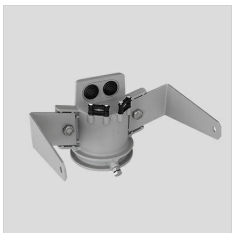

GUELL 1 A/W

Part number	06107094
Lampholder:	LED
Light Source:	LED
Wattage:	39 W
Finish:	GR-94 / Metallic grey / Textured
Insulation class:	I
Degree of protection:	IP66
IK-J-xxIP:	IK07 3J xx5
CRI:	80
Kelvin:	3000
Power factor:	$\text{COS}\phi \geq 0,9$
Optic:	Asymmetric wide reflector
Lightsource lumen output:	5392 lm
Luminaire lumen output:	4588 lm
L:	L70
B:	B10
Lifetime:	150000 h
Ta MIN luminaire:	-20°
Ta MAX luminaire:	40°
ULR:	0%
IPEA* (Street Lighting):	A5+
IPEA* (Area Lighting):	A6+
IPEA* (Cycle/Pedestrian Lighting):	A5+
IPEA* (Green Areas):	A5+
IPEA* (Historical Areas):	A9+
Luminous Intensity Class:	G*6

Description

- LED floodlight for indoor and outdoor lighting, comprising:
- Die-cast aluminium housing chemically pre-treated and painted with polyester powder coating ISO 9227
 - Flat tempered glass diffuser
 - Very high performance reflectors made of 99.99% plated aluminium, polished, oxidised and free of iridescence
 - Anti-ageing silicone gasket
 - Cable gland M20x1.5 for cables $\varnothing 10$ - $\varnothing 14$ mm
 - Stainless steel external screws
 - Fully integrated stainless steel aluminium spring clips
 - Powder coated steel bracket
 - Versions with dimmable ballast available. Consult Factory
 - DETEK versions with a passive infrared motion detector with automatic ignition
 - Consult factory for other colour temperatures and colour rendering index
 - Photometric data measure according to UNI EN 13032-4 and IES LM-79-08
 - Photometric data measure according to UNI EN 13032-4 and IES LM-79-08

Photometric data

Technical drawings

OPTIONAL ACCESSORIES

GUELL 1

14172902
Protective grid GUELL 1

14174220
Connection box IP 66

14173394
Wall support 500 mm/19.69" GUELL
1/2

Metallic grey

14173494
Wall support 1000 mm/39.37" GUELL
1/2

Metallic grey

14453194
Single pole top support GUELL 1

Metallic grey

14453294
Double pole top support GUELL 1

Metallic grey

GUELL 1 A/W - GUELL 1 S/W

14173294
Soft glass GUELL 1