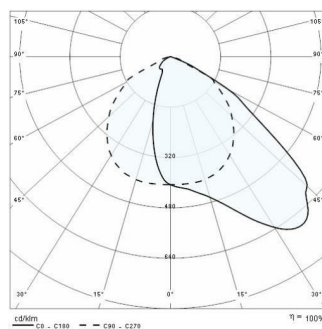

Photometric data