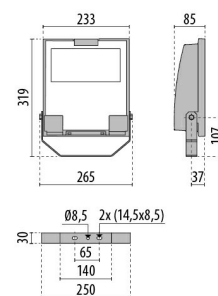

GUELL 1 A/W

Part number	06107094
Lampholder:	LED
Light Source:	LED
Wattage:	39 W
Finish:	GR-94 / Metallic grey / Textured
Insulation class:	I
Degree of protection:	IP66
IK-J-xxIP:	IK07 3J xx5
CRI:	80
Kelvin:	3000
Power factor:	$\text{COS}\phi \geq 0,9$
Optic:	Asymmetric wide reflector
Lightsource lumen output:	5392 lm
Luminaire lumen output:	4588 lm
L:	L70
B:	B10
Lifetime:	150000 h
Ta MIN luminaire:	-20°
Ta MAX luminaire:	40°
ULR:	0%
IPEA* (Street Lighting):	A5+
IPEA* (Area Lighting):	A6+
IPEA* (Cycle/Pedestrian Lighting):	A5+
IPEA* (Green Areas):	A5+
IPEA* (Historical Areas):	A9+
Luminous Intensity Class:	G*6

Photometric data

Technical drawings

OPTIONAL ACCESSORIES

GUELL 1

14172902
Protective grid GUELL 1

14174220
Connection box IP 66

14173394
Wall support 500 mm/19.69" GUELL
1/2

Metallic grey