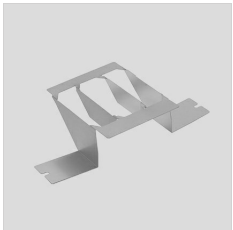

GUELL 1 A/W

Part number	06107094
Lampholder:	LED
Light Source:	LED
Wattage:	39 W
Finish:	GR-94 / Metallic grey / Textured
Insulation class:	I
Degree of protection:	IP66
IK-J-xxIP:	IK07 3J xx5
CRI:	80
Kelvin:	3000
Power factor:	$\text{COS}\phi \geq 0,9$
Optic:	Asymmetric wide reflector
Lightsource lumen output:	5392 lm
Luminaire lumen output:	4588 lm
L:	L70
B:	B10
Lifetime:	150000 h
Ta MIN luminaire:	-20°
Ta MAX luminaire:	40°
ULR:	0%
IPEA* (Street Lighting):	A5+
IPEA* (Area Lighting):	A6+
IPEA* (Cycle/Pedestrian Lighting):	A5+
IPEA* (Green Areas):	A5+
IPEA* (Historical Areas):	A9+
Luminous Intensity Class:	G*6

Description

- LED floodlight for indoor and outdoor lighting, comprising:
- Die-cast aluminium housing chemically pre-treated and painted with polyester powder coating ISO 9227
 - Flat tempered glass diffuser
 - Very high performance reflectors made of 99.99% plated aluminium, polished, oxidised and free of iridescence
 - Anti-ageing silicone gasket
 - Cable gland M20x1.5 for cables $\varnothing 10$ - $\varnothing 14$ mm
 - Stainless steel external screws
 - Fully integrated stainless steel aluminium spring clips
 - Powder coated steel bracket
 - Versions with dimmable ballast available. Consult Factory
 - DETEK versions with a passive infrared motion detector with automatic ignition
 - Consult factory for other colour temperatures and colour rendering index
 - Photometric data measure according to UNI EN 13032-4 and IES LM-79-08
 - Photometric data measure according to UNI EN 13032-4 and IES LM-79-08

14173494
Wall support 1000 mm/39.37" GUELL
1/2

Metallic grey

14453194
Single pole top support GUELL 1

Metallic grey

14453294
Double pole top support GUELL 1

Metallic grey

GUELL 1 A/W - GUELL 1 S/W

14173294
Soft glass GUELL 1

Metallic grey

GUELL 1 A/W

14173120
Louvre GUELL 1 Asymmetrical