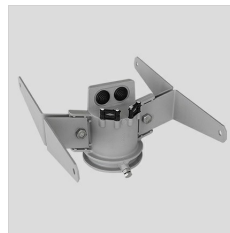

GUELL 1 A/W

Part number	06107094
Lampholder:	LED
Light Source:	LED
Wattage:	39 W
Finish:	GR-94 / Metallic grey / Textured
Insulation class:	I
Degree of protection:	IP66
IK-J-xxIP:	IK07 3J xx5
CRI:	80
Kelvin:	3000
Power factor:	$\text{COS}\phi \geq 0,9$
Optic:	Asymmetric wide reflector
Lightsource lumen output:	5392 lm
Luminaire lumen output:	4588 lm
L:	L70
B:	B10
Lifetime:	150000 h
Ta MIN luminaire:	-20°
Ta MAX luminaire:	40°
ULR:	0%
IPEA* (Street Lighting):	A5+
IPEA* (Area Lighting):	A6+
IPEA* (Cycle/Pedestrian Lighting):	A5+
IPEA* (Green Areas):	A5+
IPEA* (Historical Areas):	A9+
Luminous Intensity Class:	G*6

Description

- LED floodlight for indoor and outdoor lighting, comprising:
- Die-cast aluminium housing chemically pre-treated and painted with polyester powder coating ISO 9227
 - Flat tempered glass diffuser
 - Very high performance reflectors made of 99.99% plated aluminium, polished, oxidised and free of iridescence
 - Anti-ageing silicone gasket
 - Cable gland M20x1.5 for cables $\varnothing 10$ - $\varnothing 14$ mm
 - Stainless steel external screws
 - Fully integrated stainless steel aluminium spring clips
 - Powder coated steel bracket
 - Versions with dimmable ballast available. Consult Factory
 - DETEK versions with a passive infrared motion detector with automatic ignition
 - Consult factory for other colour temperatures and colour rendering index
 - Photometric data measure according to UNI EN 13032-4 and IES LM-79-08
 - Photometric data measure according to UNI EN 13032-4 and IES LM-79-08

Photometric data

Technical drawings

OPTIONAL ACCESSORIES

GUELL 1

14172902
Protective grid GUELL 1

14174220
Connection box IP 66

14173394
Wall support 500 mm/19.69" GUELL
1/2

Metallic grey

14173494
Wall support 1000 mm/39.37" GUELL
1/2

Metallic grey

14453194
Single pole top support GUELL 1

Metallic grey

14453294
Double pole top support GUELL 1

Metallic grey

GUELL 1 A/W - GUELL 1 S/W

14173294
Soft glass GUELL 1