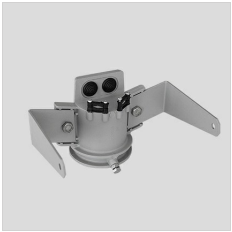

### Description

- LED floodlight for indoor and outdoor, comprising:
- Die-cast aluminium housing, polyester powder coat finish ISO 9227/12944 - ISO 9223 (C5)
  - Extra clear, toughened, flat glass diffuser
  - High-performance polished, oxidised, iridescence-free, aluminium reflector (Al 99.99)
  - Anti-ageing custom moulded silicone sealing gasket(s)
  - Cable gland M20x1.5 for cables Ø 10- Ø 14 mm
  - Stainless steel locking hardware
  - Fully integrated stainless steel aluminium spring clips
  - Powder-coated steel tiltable bracket
  - Openable and maintainable luminaire (future-proof)
  - Dimmable ballast available. Consult factory
  - Other colour temperatures (CCT) and colour rendering index (CRI) options available.
- Consult factory
- Photometric data measure according to UNI EN 13032-4 and IES LM-79-08
  - Design by GIORGIO LODI

### GUELL 1

14172902  
Protective grid GUELL 1

14174220  
Connection box IP 66

14173394  
Wall support 500 mm/19.69" GUELL  
1/2  
  
Metallic grey

14173494  
Wall support 1000 mm/39.37" GUELL  
1/2  
  
Metallic grey

14453194  
Single pole top support GUELL 1  
  
Metallic grey

14453294  
Double pole top support GUELL 1  
  
Metallic grey

### GUELL 1 C/I

14476594  
GUELL 1 C/I frosted glass  
  
Metallic grey