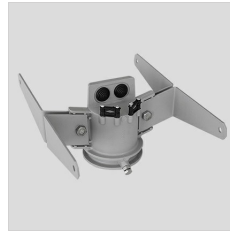

### Description

- LED floodlight for indoor and outdoor, comprising:
- Die-cast aluminium housing, polyester powder coat finish ISO 9227/12944 - ISO 9223 (C5)
  - Extra clear, toughened, flat glass diffuser
  - High-performance polished, oxidised, iridescence-free, aluminium reflector (Al 99.99)
  - Anti-ageing custom moulded silicone sealing gasket(s)
  - Cable gland M20x1.5 for cables Ø 10- Ø 14 mm
  - Stainless steel locking hardware
  - Fully integrated stainless steel aluminium spring clips
  - Powder-coated steel tiltable bracket
  - Openable and maintainable luminaire (future-proof)
  - Dimmable ballast available. Consult factory
  - Other colour temperatures (CCT) and colour rendering index (CRI) options available.
- Consult factory
- Photometric data measure according to UNI EN 13032-4 and IES LM-79-08
  - Design by GIORGIO LODI

### GUELL 1

14172902  
Protective grid GUELL 1

14174220  
Connection box IP 66

14173394  
Wall support 500 mm/19.69" GUELL  
1/2  
  
Metallic grey

14173494  
Wall support 1000 mm/39.37" GUELL  
1/2  
  
Metallic grey

14453194  
Single pole top support GUELL 1  
  
Metallic grey

14453294  
Double pole top support GUELL 1  
  
Metallic grey

### GUELL 1 C/I

14476594  
GUELL 1 C/I frosted glass  
  
Metallic grey