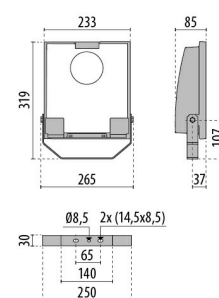

## GUELL 1 C/I

<b>Part number</b>	3115044
<b>Lampholder:</b>	LED
<b>Light source:</b>	LED
<b>Wattage:</b>	39 W
<b>Finishing:</b>	GR-94 / Metallic grey / Textured
<b>Insulation class:</b>	I
<b>IP degree of protection:</b>	IP66
<b>IK-J-xxIP:</b>	IK07 3J xx5
<b>CRI:</b>	80
<b>Colour temperature:</b>	4000
<b>Power factor / COS Φ:</b>	0.9
<b>Optic:</b>	Circular Intensive optics
<b>Lightsource lumen output (lm):</b>	5558 lm
<b>Luminaire lumen output (lm):</b>	5335 lm
<b>L:</b>	L90
<b>B:</b>	B20
<b>Lifetime:</b>	120000 h
<b>Min. ambient temperature (°C):</b>	-20
<b>Max. ambient temperature (°C):</b>	40
<b>IPEA* (road lighting):</b>	A7+
<b>IPEA* (large areas, roundabouts):</b>	A8+
<b>IPEA* (cycle-pedestrian):</b>	A7+
<b>IPEA* (green areas):</b>	A7+
<b>IPEA* (historic city centers):</b>	A11+
<b>Luminous Intensity Class:</b>	G*6

### Technical drawings