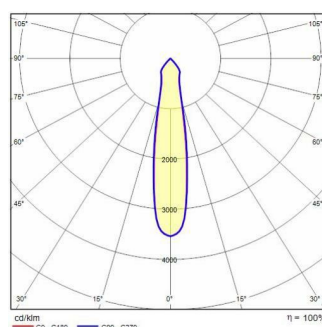

## GUELL 1 C/I

<b>Part number</b>	3115044
<b>Lampholder:</b>	LED
<b>Light source:</b>	LED
<b>Wattage:</b>	39 W
<b>Finishing:</b>	GR-94 / Metallic grey / Textured
<b>Insulation class:</b>	I
<b>IP degree of protection:</b>	IP66
<b>IK-J-xxIP:</b>	IK07 3J xx5
<b>CRI:</b>	80
<b>Colour temperature:</b>	4000
<b>Power factor / COS Φ:</b>	0.9
<b>Optic:</b>	Circular Intensive optics
<b>Lightsource lumen output (lm):</b>	5558 lm
<b>Luminaire lumen output (lm):</b>	5335 lm
<b>L:</b>	L90
<b>B:</b>	B20
<b>Lifetime:</b>	120000 h
<b>Min. ambient temperature (°C):</b>	-20
<b>Max. ambient temperature (°C):</b>	40
<b>IPEA* (road lighting):</b>	A7+
<b>IPEA* (large areas, roundabouts):</b>	A8+
<b>IPEA* (cycle-pedestrian):</b>	A7+
<b>IPEA* (green areas):</b>	A7+
<b>IPEA* (historic city centers):</b>	A11+
<b>Luminous Intensity Class:</b>	G*6

### Photometric data