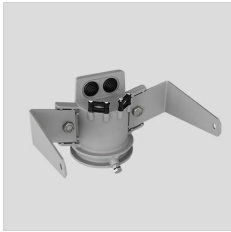

### Description

- LED floodlight for indoor and outdoor, comprising:
- Die-cast aluminium housing, polyester powder coat finish ISO 9227/12944 - ISO 9223 (C5)
  - Extra clear, toughened, flat glass diffuser
  - High-performance polished, oxidised, iridescence-free, aluminium reflector (Al 99.99)
  - Anti-ageing custom moulded silicone sealing gasket(s)
  - Cable gland M20x1.5 for cables  $\varnothing$  10-  $\varnothing$  14 mm
  - Stainless steel locking hardware
  - Fully integrated stainless steel aluminium spring clips
  - Powder-coated steel tiltable bracket
  - Openable and maintainable luminaire (future-proof)
  - Dimmable ballast available. Consult factory
  - Other colour temperatures (CCT) and colour rendering index (CRI) options available.
- Consult factory
- Photometric data measure according to UNI EN 13032-4 and IES LM-79-08
  - Design by GIORGIO LODI

### GUELL 1

14172902  
Protective grid GUELL 1

14174220  
Connection box IP 66

14173394  
Wall support 500 mm/19.69" GUELL  
1/2  
  
Metallic grey

14173494  
Wall support 1000 mm/39.37" GUELL  
1/2  
  
Metallic grey

14453194  
Single pole top support GUELL 1  
  
Metallic grey

14453294  
Double pole top support GUELL 1  
  
Metallic grey