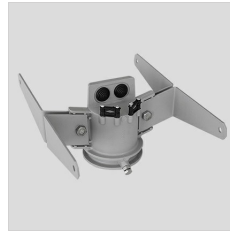

### Description

- LED floodlight for indoor and outdoor, comprising:
- Die-cast aluminium housing, polyester powder coat finish ISO 9227/12944 - ISO 9223 (C5)
  - Extra clear, toughened, flat glass diffuser
  - High-performance polished, oxidised, iridescence-free, aluminium reflector (Al 99.99)
  - Anti-ageing custom moulded silicone sealing gasket(s)
  - Cable gland M20x1.5 for cables  $\varnothing$  10-  $\varnothing$  14 mm
  - Stainless steel locking hardware
  - Fully integrated stainless steel aluminium spring clips
  - Powder-coated steel tiltable bracket
  - Openable and maintainable luminaire (future-proof)
  - Dimmable ballast available. Consult factory
  - Other colour temperatures (CCT) and colour rendering index (CRI) options available.
- Consult factory
- Photometric data measure according to UNI EN 13032-4 and IES LM-79-08
  - Design by GIORGIO LODI

### GUELL 1

14172902  
Protective grid GUELL 1

14174220  
Connection box IP 66

14173394  
Wall support 500 mm/19.69" GUELL  
1/2  
  
Metallic grey

14173494  
Wall support 1000 mm/39.37" GUELL  
1/2  
  
Metallic grey

14453194  
Single pole top support GUELL 1  
  
Metallic grey

14453294  
Double pole top support GUELL 1  
  
Metallic grey