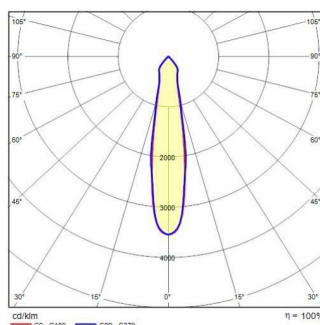

## GUELL 1 C/I

<b>Part number</b>	3115046
<b>Lampholder:</b>	LED
<b>Light source:</b>	LED
<b>Wattage:</b>	52 W
<b>Finishing:</b>	GR-94 / Metallic grey / Textured
<b>Insulation class:</b>	I
<b>IP degree of protection:</b>	IP66
<b>IK-J-xxIP:</b>	IK07 3J xx5
<b>CRI:</b>	80
<b>Colour temperature:</b>	3000
<b>Power factor / COS <math>\Phi</math>:</b>	0.9
<b>Optic:</b>	Circular Intensive optics
<b>Lightsource lumen output (lm):</b>	7059 lm
<b>Luminaire lumen output (lm):</b>	6401 lm
<b>L:</b>	L90
<b>B:</b>	B20
<b>Lifetime:</b>	120000 h
<b>Min. ambient temperature (°C):</b>	-20
<b>Max. ambient temperature (°C):</b>	35
<b>IPEA* (road lighting):</b>	A5+
<b>IPEA* (large areas, roundabouts):</b>	A6+
<b>IPEA* (cycle-pedestrian):</b>	A5+
<b>IPEA* (green areas):</b>	A5+
<b>IPEA* (historic city centers):</b>	A9+
<b>Luminous Intensity Class:</b>	G*6

### Photometric data