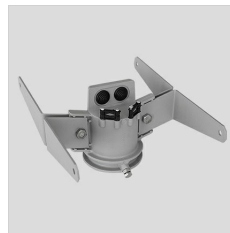

GUELL 1 S/W

Part number	3115054
Lampholder:	LED
Light source:	LED
Wattage:	36 W
Finishing:	GR-94 / Metallic grey / Textured
Insulation class:	I
IP degree of protection:	IP66
IK-J-xxIP:	IK07 3J xx5
CRI:	80
Colour temperature:	4000
Power factor / COS Φ:	0.9
Optic:	Symmetric Wide optics
Lightsource lumen output (lm):	6074 lm
Luminaire lumen output (lm):	5391 lm
L:	L90
B:	B20
Lifetime:	80000 h
Min. ambient temperature (°C):	-20
Max. ambient temperature (°C):	40
IPEA* (road lighting):	A9+
IPEA* (large areas, roundabouts):	A10+
IPEA* (cycle-pedestrian):	A8+
IPEA* (green areas):	A8+
IPEA* (historic city centers):	A13+
Luminous Intensity Class:	G*6

Description

- LED floodlight for indoor and outdoor, comprising:
- Die-cast aluminium housing, polyester powder coat finish ISO 9227/12944 - ISO 9223 (C5)
 - Extra clear, toughened, flat glass diffuser
 - High-performance polished, oxidised, iridescence-free, aluminium reflector (Al 99.99)
 - Anti-ageing custom moulded silicone sealing gasket(s)
 - Cable gland M20x1.5 for cables \varnothing 10- \varnothing 14 mm
 - Stainless steel locking hardware
 - Fully integrated stainless steel aluminium spring clips
 - Powder-coated steel tiltable bracket
 - Openable and maintainable luminaire (future-proof)
 - Dimmable ballast available. Consult factory
 - Other colour temperatures (CCT) and colour rendering index (CRI) options available.
- Consult factory
- Photometric data measure according to UNI EN 13032-4 and IES LM-79-08
 - Design by GIORGIO LODI

Photometric data

Technical drawings

OPTIONAL ACCESSORIES

GUELL 1

14172902
Protective grid GUELL 1

14174220
Connection box IP 66

14173394
Wall support 500 mm/19.69" GUELL
1/2

Metallic grey

14173494
Wall support 1000 mm/39.37" GUELL
1/2

Metallic grey

14453194
Single pole top support GUELL 1

Metallic grey

14453294
Double pole top support GUELL 1

Metallic grey

GUELL 1 A/W - GUELL 1 S/W

14173294
Soft glass GUELL 1