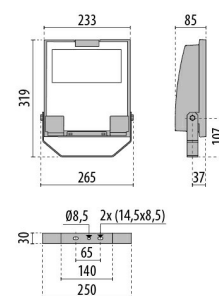

GUELL 1 S/W

Part number	3115054
Lampholder:	LED
Light source:	LED
Wattage:	36 W
Finishing:	GR-94 / Metallic grey / Textured
Insulation class:	I
IP degree of protection:	IP66
IK-J-xxIP:	IK07 3J xx5
CRI:	80
Colour temperature:	4000
Power factor / COS Φ:	0.9
Optic:	Symmetric Wide optics
Lightsource lumen output (lm):	6074 lm
Luminaire lumen output (lm):	5391 lm
L:	L90
B:	B20
Lifetime:	80000 h
Min. ambient temperature (°C):	-20
Max. ambient temperature (°C):	40
IPEA* (road lighting):	A9+
IPEA* (large areas, roundabouts):	A10+
IPEA* (cycle-pedestrian):	A8+
IPEA* (green areas):	A8+
IPEA* (historic city centers):	A13+
Luminous Intensity Class:	G*6

Photometric data

Technical drawings

OPTIONAL ACCESSORIES

GUELL 1

14172902
Protective grid GUELL 1

14174220
Connection box IP 66

14173394
Wall support 500 mm/19.69" GUELL
1/2

Metallic grey