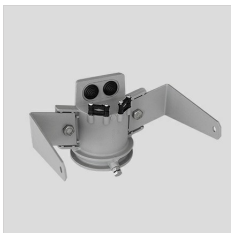

GUELL 1 S/W

Part number	3115054
Lampholder:	LED
Light source:	LED
Wattage:	36 W
Finishing:	GR-94 / Metallic grey / Textured
Insulation class:	I
IP degree of protection:	IP66
IK-J-xxIP:	IK07 3J xx5
CRI:	80
Colour temperature:	4000
Power factor / COS Φ:	0.9
Optic:	Symmetric Wide optics
Lightsource lumen output (lm):	6074 lm
Luminaire lumen output (lm):	5391 lm
L:	L90
B:	B20
Lifetime:	80000 h
Min. ambient temperature (°C):	-20
Max. ambient temperature (°C):	40
IPEA* (road lighting):	A9+
IPEA* (large areas, roundabouts):	A10+
IPEA* (cycle-pedestrian):	A8+
IPEA* (green areas):	A8+
IPEA* (historic city centers):	A13+
Luminous Intensity Class:	G*6

Description

- LED floodlight for indoor and outdoor, comprising:
- Die-cast aluminium housing, polyester powder coat finish ISO 9227/12944 - ISO 9223 (C5)
 - Extra clear, toughened, flat glass diffuser
 - High-performance polished, oxidised, iridescence-free, aluminium reflector (Al 99.99)
 - Anti-ageing custom moulded silicone sealing gasket(s)
 - Cable gland M20x1.5 for cables \varnothing 10- \varnothing 14 mm
 - Stainless steel locking hardware
 - Fully integrated stainless steel aluminium spring clips
 - Powder-coated steel tiltable bracket
 - Openable and maintainable luminaire (future-proof)
 - Dimmable ballast available. Consult factory
 - Other colour temperatures (CCT) and colour rendering index (CRI) options available.
- Consult factory
- Photometric data measure according to UNI EN 13032-4 and IES LM-79-08
 - Design by GIORGIO LODI

Photometric data

Technical drawings

OPTIONAL ACCESSORIES

GUELL 1

14172902
Protective grid GUELL 1

14174220
Connection box IP 66

14173394
Wall support 500 mm/19.69" GUELL
1/2

Metallic grey

14173494
Wall support 1000 mm/39.37" GUELL
1/2

Metallic grey

14453194
Single pole top support GUELL 1

Metallic grey

14453294
Double pole top support GUELL 1

Metallic grey

GUELL 1 A/W - GUELL 1 S/W

14173294
Soft glass GUELL 1