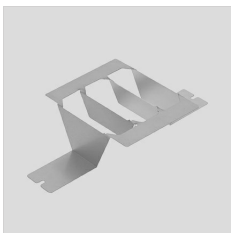

GUELL 1 S/W

14173020
Louvre GUELL 1 Symmetrical