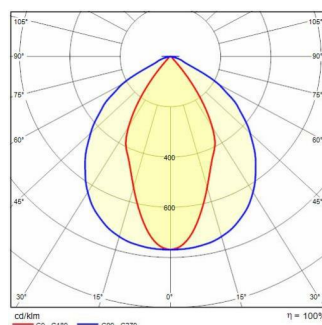

Photometric data