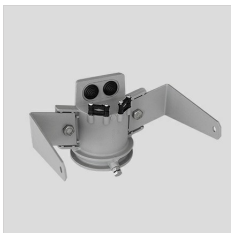

GUELL 1 S/W

Part number	3115055
Lampholder:	LED
Light source:	LED
Wattage:	36 W
Finishing:	GR-94 / Metallic grey / Textured
Insulation class:	I
IP degree of protection:	IP66
IK-J-xxIP:	IK07 3J xx5
CRI:	80
Colour temperature:	3000
Power factor / COS Φ:	0.9
Optic:	Symmetric Wide optics
Lightsource lumen output (lm):	5748 lm
Luminaire lumen output (lm):	5223 lm
L:	L90
B:	B20
Lifetime:	80000 h
Min. ambient temperature (°C):	-20
Max. ambient temperature (°C):	40
IPEA* (road lighting):	A8+
IPEA* (large areas, roundabouts):	A9+
IPEA* (cycle-pedestrian):	A8+
IPEA* (green areas):	A8+
IPEA* (historic city centers):	A12+
Luminous Intensity Class:	G*6

Description

- LED floodlight for indoor and outdoor, comprising:
- Die-cast aluminium housing, polyester powder coat finish ISO 9227/12944 - ISO 9223 (C5)
 - Extra clear, toughened, flat glass diffuser
 - High-performance polished, oxidised, iridescence-free, aluminium reflector (Al 99.99)
 - Anti-ageing custom moulded silicone sealing gasket(s)
 - Cable gland M20x1.5 for cables \varnothing 10- \varnothing 14 mm
 - Stainless steel locking hardware
 - Fully integrated stainless steel aluminium spring clips
 - Powder-coated steel tiltable bracket
 - Openable and maintainable luminaire (future-proof)
 - Dimmable ballast available. Consult factory
 - Other colour temperatures (CCT) and colour rendering index (CRI) options available.
- Consult factory
- Photometric data measure according to UNI EN 13032-4 and IES LM-79-08
 - Design by GIORGIO LODI

Photometric data

Technical drawings

OPTIONAL ACCESSORIES

GUELL 1

14172902
Protective grid GUELL 1

14174220
Connection box IP 66

14173394
Wall support 500 mm/19.69" GUELL
1/2

Metallic grey

14173494
Wall support 1000 mm/39.37" GUELL
1/2

Metallic grey

14453194
Single pole top support GUELL 1

Metallic grey

14453294
Double pole top support GUELL 1

Metallic grey

GUELL 1 A/W - GUELL 1 S/W

14173294
Soft glass GUELL 1