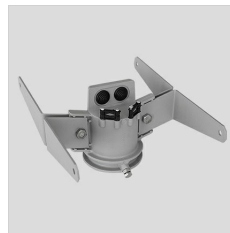

GUELL 1 S/W

Part number	3115055
Lampholder:	LED
Light source:	LED
Wattage:	36 W
Finishing:	GR-94 / Metallic grey / Textured
Insulation class:	I
IP degree of protection:	IP66
IK-J-xxIP:	IK07 3J xx5
CRI:	80
Colour temperature:	3000
Power factor / COS Φ:	0.9
Optic:	Symmetric Wide optics
Lightsource lumen output (lm):	5748 lm
Luminaire lumen output (lm):	5223 lm
L:	L90
B:	B20
Lifetime:	80000 h
Min. ambient temperature (°C):	-20
Max. ambient temperature (°C):	40
IPEA* (road lighting):	A8+
IPEA* (large areas, roundabouts):	A9+
IPEA* (cycle-pedestrian):	A8+
IPEA* (green areas):	A8+
IPEA* (historic city centers):	A12+
Luminous Intensity Class:	G*6

Description

- LED floodlight for indoor and outdoor, comprising:
- Die-cast aluminium housing, polyester powder coat finish ISO 9227/12944 - ISO 9223 (C5)
 - Extra clear, toughened, flat glass diffuser
 - High-performance polished, oxidised, iridescence-free, aluminium reflector (Al 99.99)
 - Anti-ageing custom moulded silicone sealing gasket(s)
 - Cable gland M20x1.5 for cables \varnothing 10- \varnothing 14 mm
 - Stainless steel locking hardware
 - Fully integrated stainless steel aluminium spring clips
 - Powder-coated steel tiltable bracket
 - Openable and maintainable luminaire (future-proof)
 - Dimmable ballast available. Consult factory
 - Other colour temperatures (CCT) and colour rendering index (CRI) options available.
- Consult factory
- Photometric data measure according to UNI EN 13032-4 and IES LM-79-08
 - Design by GIORGIO LODI

Photometric data

Technical drawings

OPTIONAL ACCESSORIES

GUELL 1

14172902
Protective grid GUELL 1

14174220
Connection box IP 66

14173394
Wall support 500 mm/19.69" GUELL
1/2

Metallic grey

14173494
Wall support 1000 mm/39.37" GUELL
1/2

Metallic grey

14453194
Single pole top support GUELL 1

Metallic grey

14453294
Double pole top support GUELL 1

Metallic grey

GUELL 1 A/W - GUELL 1 S/W

14173294
Soft glass GUELL 1