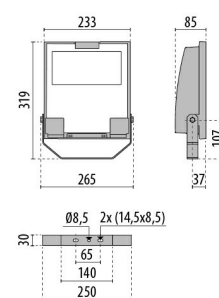

GUELL 1 S/W

Part number	3115055
Lampholder:	LED
Light source:	LED
Wattage:	36 W
Finishing:	GR-94 / Metallic grey / Textured
Insulation class:	I
IP degree of protection:	IP66
IK-J-xxIP:	IK07 3J xx5
CRI:	80
Colour temperature:	3000
Power factor / COS Φ:	0.9
Optic:	Symmetric Wide optics
Lightsource lumen output (lm):	5748 lm
Luminaire lumen output (lm):	5223 lm
L:	L90
B:	B20
Lifetime:	80000 h
Min. ambient temperature (°C):	-20
Max. ambient temperature (°C):	40
IPEA* (road lighting):	A8+
IPEA* (large areas, roundabouts):	A9+
IPEA* (cycle-pedestrian):	A8+
IPEA* (green areas):	A8+
IPEA* (historic city centers):	A12+
Luminous Intensity Class:	G*6

Photometric data

Technical drawings

OPTIONAL ACCESSORIES

GUELL 1

14172902
Protective grid GUELL 1

14174220
Connection box IP 66

14173394
Wall support 500 mm/19.69" GUELL
1/2

Metallic grey