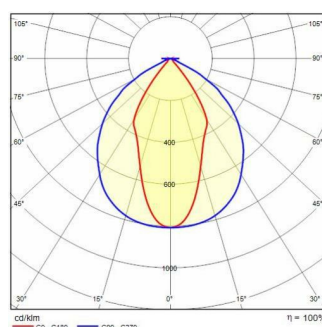

Photometric data