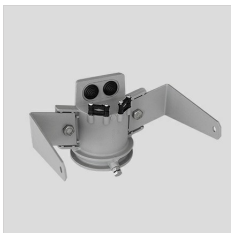

GUELL 1 S/W

Part number	3115057
Lampholder:	LED
Light source:	LED
Wattage:	36 W
Finishing:	GR-94 / Metallic grey / Textured
Insulation class:	I
IP degree of protection:	IP66
IK-J-xxIP:	IK07 3J xx5
CRI:	80
Colour temperature:	4000
Power factor / COS Φ:	0.9
Optic:	Symmetric Wide optics
Lightsource lumen output (lm):	6074 lm
Luminaire lumen output (lm):	5391 lm
L:	L90
B:	B20
Lifetime:	80000 h
Min. ambient temperature (°C):	-20
Max. ambient temperature (°C):	40
IPEA* (road lighting):	A9+
IPEA* (large areas, roundabouts):	A10+
IPEA* (cycle-pedestrian):	A8+
IPEA* (green areas):	A8+
IPEA* (historic city centers):	A13+
Luminous Intensity Class:	G*6

Description

- LED floodlight for indoor and outdoor, comprising:
- Die-cast aluminium housing, polyester powder coat finish ISO 9227/12944 - ISO 9223 (C5)
 - Extra clear, toughened, flat glass diffuser
 - High-performance polished, oxidised, iridescence-free, aluminium reflector (Al 99.99)
 - Anti-ageing custom moulded silicone sealing gasket(s)
 - Cable gland M20x1.5 for cables \varnothing 10- \varnothing 14 mm
 - Stainless steel locking hardware
 - Fully integrated stainless steel aluminium spring clips
 - Powder-coated steel tiltable bracket
 - Openable and maintainable luminaire (future-proof)
 - Dimmable ballast available. Consult factory
 - Other colour temperatures (CCT) and colour rendering index (CRI) options available.
- Consult factory
- Photometric data measure according to UNI EN 13032-4 and IES LM-79-08
 - Design by GIORGIO LODI

Photometric data

Technical drawings

OPTIONAL ACCESSORIES

GUELL 1

14172902
Protective grid GUELL 1

14174220
Connection box IP 66

14173394
Wall support 500 mm/19.69" GUELL
1/2

Metallic grey

14173494
Wall support 1000 mm/39.37" GUELL
1/2

Metallic grey

14453194
Single pole top support GUELL 1

Metallic grey

14453294
Double pole top support GUELL 1

Metallic grey

GUELL 1 A/W - GUELL 1 S/W

14173294
Soft glass GUELL 1