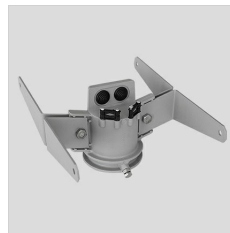

GUELL 1 S/W

Part number	3115057
Lampholder:	LED
Light source:	LED
Wattage:	36 W
Finishing:	GR-94 / Metallic grey / Textured
Insulation class:	I
IP degree of protection:	IP66
IK-J-xxIP:	IK07 3J xx5
CRI:	80
Colour temperature:	4000
Power factor / COS Φ:	0.9
Optic:	Symmetric Wide optics
Lightsource lumen output (lm):	6074 lm
Luminaire lumen output (lm):	5391 lm
L:	L90
B:	B20
Lifetime:	80000 h
Min. ambient temperature (°C):	-20
Max. ambient temperature (°C):	40
IPEA* (road lighting):	A9+
IPEA* (large areas, roundabouts):	A10+
IPEA* (cycle-pedestrian):	A8+
IPEA* (green areas):	A8+
IPEA* (historic city centers):	A13+
Luminous Intensity Class:	G*6

Description

- LED floodlight for indoor and outdoor, comprising:
- Die-cast aluminium housing, polyester powder coat finish ISO 9227/12944 - ISO 9223 (C5)
 - Extra clear, toughened, flat glass diffuser
 - High-performance polished, oxidised, iridescence-free, aluminium reflector (Al 99.99)
 - Anti-ageing custom moulded silicone sealing gasket(s)
 - Cable gland M20x1.5 for cables \varnothing 10- \varnothing 14 mm
 - Stainless steel locking hardware
 - Fully integrated stainless steel aluminium spring clips
 - Powder-coated steel tiltable bracket
 - Openable and maintainable luminaire (future-proof)
 - Dimmable ballast available. Consult factory
 - Other colour temperatures (CCT) and colour rendering index (CRI) options available.
- Consult factory
- Photometric data measure according to UNI EN 13032-4 and IES LM-79-08
 - Design by GIORGIO LODI

Photometric data

Technical drawings

OPTIONAL ACCESSORIES

GUELL 1

14172902
Protective grid GUELL 1

14174220
Connection box IP 66

14173394
Wall support 500 mm/19.69" GUELL
1/2

Metallic grey

14173494
Wall support 1000 mm/39.37" GUELL
1/2

Metallic grey

14453194
Single pole top support GUELL 1

Metallic grey

14453294
Double pole top support GUELL 1

Metallic grey

GUELL 1 A/W - GUELL 1 S/W

14173294
Soft glass GUELL 1