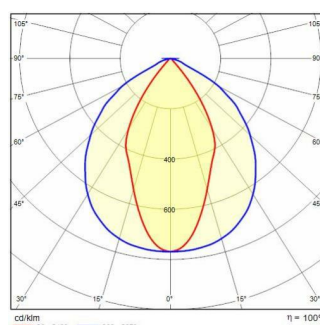

Photometric data