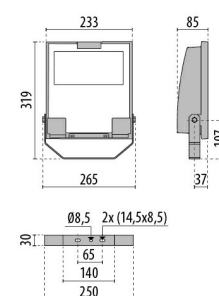

GUELL 1 S/W

Part number	3115057
Lampholder:	LED
Light source:	LED
Wattage:	36 W
Finishing:	GR-94 / Metallic grey / Textured
Insulation class:	I
IP degree of protection:	IP66
IK-J-xxIP:	IK07 3J xx5
CRI:	80
Colour temperature:	4000
Power factor / COS Φ:	0.9
Optic:	Symmetric Wide optics
Lightsource lumen output (lm):	6074 lm
Luminaire lumen output (lm):	5391 lm
L:	L90
B:	B20
Lifetime:	80000 h
Min. ambient temperature (°C):	-20
Max. ambient temperature (°C):	40
IPEA* (road lighting):	A9+
IPEA* (large areas, roundabouts):	A10+
IPEA* (cycle-pedestrian):	A8+
IPEA* (green areas):	A8+
IPEA* (historic city centers):	A13+
Luminous Intensity Class:	G*6

Photometric data

Technical drawings

OPTIONAL ACCESSORIES

GUELL 1

14172902
Protective grid GUELL 1

14174220
Connection box IP 66

14173394
Wall support 500 mm/19.69" GUELL
1/2

Metallic grey