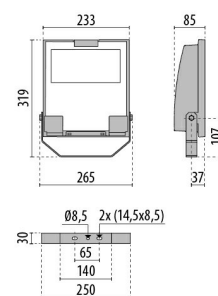

GUELL 1 S/W

Part number	3115058
Lampholder:	LED
Light source:	LED
Wattage:	36 W
Finishing:	GR-94 / Metallic grey / Textured
Insulation class:	I
IP degree of protection:	IP66
IK-J-xxIP:	IK07 3J xx5
CRI:	80
Colour temperature:	3000
Power factor / COS Φ:	0.9
Optic:	Symmetric Wide optics
Lightsource lumen output (lm):	5748 lm
Luminaire lumen output (lm):	5223 lm
L:	L90
B:	B20
Lifetime:	80000 h
Min. ambient temperature (°C):	-20
Max. ambient temperature (°C):	40
IPEA* (road lighting):	A8+
IPEA* (large areas, roundabouts):	A9+
IPEA* (cycle-pedestrian):	A8+
IPEA* (green areas):	A8+
IPEA* (historic city centers):	A12+
Luminous Intensity Class:	G*6

Photometric data

Technical drawings

OPTIONAL ACCESSORIES

GUELL 1

14172902
Protective grid GUELL 1

14174220
Connection box IP 66

14173394
Wall support 500 mm/19.69" GUELL
1/2

Metallic grey