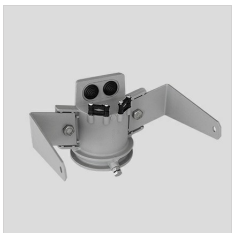

GUELL 1 S/W

Part number	3115058
Lampholder:	LED
Light source:	LED
Wattage:	36 W
Finishing:	GR-94 / Metallic grey / Textured
Insulation class:	I
IP degree of protection:	IP66
IK-J-xxIP:	IK07 3J xx5
CRI:	80
Colour temperature:	3000
Power factor / COS Φ:	0.9
Optic:	Symmetric Wide optics
Lightsource lumen output (lm):	5748 lm
Luminaire lumen output (lm):	5223 lm
L:	L90
B:	B20
Lifetime:	80000 h
Min. ambient temperature (°C):	-20
Max. ambient temperature (°C):	40
IPEA* (road lighting):	A8+
IPEA* (large areas, roundabouts):	A9+
IPEA* (cycle-pedestrian):	A8+
IPEA* (green areas):	A8+
IPEA* (historic city centers):	A12+
Luminous Intensity Class:	G*6

Description

- LED floodlight for indoor and outdoor, comprising:
- Die-cast aluminium housing, polyester powder coat finish ISO 9227/12944 - ISO 9223 (C5)
 - Extra clear, toughened, flat glass diffuser
 - High-performance polished, oxidised, iridescence-free, aluminium reflector (Al 99.99)
 - Anti-ageing custom moulded silicone sealing gasket(s)
 - Cable gland M20x1.5 for cables \varnothing 10- \varnothing 14 mm
 - Stainless steel locking hardware
 - Fully integrated stainless steel aluminium spring clips
 - Powder-coated steel tiltable bracket
 - Openable and maintainable luminaire (future-proof)
 - Dimmable ballast available. Consult factory
 - Other colour temperatures (CCT) and colour rendering index (CRI) options available.
- Consult factory
- Photometric data measure according to UNI EN 13032-4 and IES LM-79-08
 - Design by GIORGIO LODI

Photometric data

Technical drawings

OPTIONAL ACCESSORIES

GUELL 1

14172902
Protective grid GUELL 1

14174220
Connection box IP 66

14173394
Wall support 500 mm/19.69" GUELL
1/2

Metallic grey

14173494
Wall support 1000 mm/39.37" GUELL
1/2

Metallic grey

14453194
Single pole top support GUELL 1

Metallic grey

14453294
Double pole top support GUELL 1

Metallic grey

GUELL 1 A/W - GUELL 1 S/W

14173294
Soft glass GUELL 1