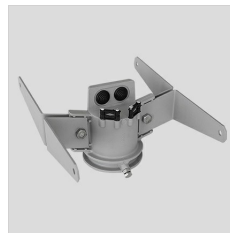

GUELL 1 S/W

Part number	3115058
Lampholder:	LED
Light source:	LED
Wattage:	36 W
Finishing:	GR-94 / Metallic grey / Textured
Insulation class:	I
IP degree of protection:	IP66
IK-J-xxIP:	IK07 3J xx5
CRI:	80
Colour temperature:	3000
Power factor / COS Φ:	0.9
Optic:	Symmetric Wide optics
Lightsource lumen output (lm):	5748 lm
Luminaire lumen output (lm):	5223 lm
L:	L90
B:	B20
Lifetime:	80000 h
Min. ambient temperature (°C):	-20
Max. ambient temperature (°C):	40
IPEA* (road lighting):	A8+
IPEA* (large areas, roundabouts):	A9+
IPEA* (cycle-pedestrian):	A8+
IPEA* (green areas):	A8+
IPEA* (historic city centers):	A12+
Luminous Intensity Class:	G*6

Description

- LED floodlight for indoor and outdoor, comprising:
- Die-cast aluminium housing, polyester powder coat finish ISO 9227/12944 - ISO 9223 (C5)
 - Extra clear, toughened, flat glass diffuser
 - High-performance polished, oxidised, iridescence-free, aluminium reflector (Al 99.99)
 - Anti-ageing custom moulded silicone sealing gasket(s)
 - Cable gland M20x1.5 for cables \varnothing 10- \varnothing 14 mm
 - Stainless steel locking hardware
 - Fully integrated stainless steel aluminium spring clips
 - Powder-coated steel tiltable bracket
 - Openable and maintainable luminaire (future-proof)
 - Dimmable ballast available. Consult factory
 - Other colour temperatures (CCT) and colour rendering index (CRI) options available.
- Consult factory
- Photometric data measure according to UNI EN 13032-4 and IES LM-79-08
 - Design by GIORGIO LODI

Photometric data

Technical drawings

OPTIONAL ACCESSORIES

GUELL 1

14172902
Protective grid GUELL 1

14174220
Connection box IP 66

14173394
Wall support 500 mm/19.69" GUELL
1/2

Metallic grey

14173494
Wall support 1000 mm/39.37" GUELL
1/2

Metallic grey

14453194
Single pole top support GUELL 1

Metallic grey

14453294
Double pole top support GUELL 1

Metallic grey

GUELL 1 A/W - GUELL 1 S/W

14173294
Soft glass GUELL 1