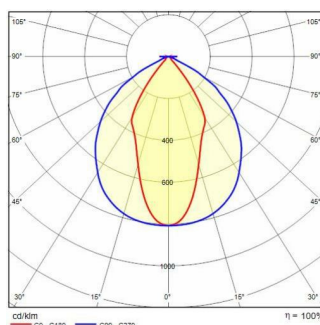

Photometric data