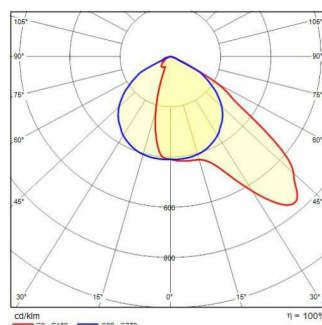

Photometric data