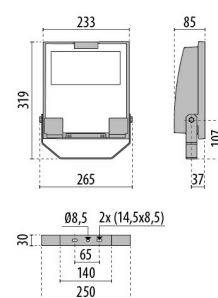

GUELL 1 A/W

Part number	3115061
Lampholder:	LED
Light source:	LED
Wattage:	51 W
Finishing:	GR-94 / Metallic grey / Textured
Insulation class:	I
IP degree of protection:	IP66
IK-J-xxIP:	IK07 3J xx5
CRI:	70
Colour temperature:	5000
Power factor / COS Φ:	0.9
Optic:	Asymmetric wide reflector
Lightsource lumen output (lm):	8320 lm
Luminaire lumen output (lm):	6408 lm
L:	L90
B:	B20
Lifetime:	80000 h
Min. ambient temperature (°C):	-20
Max. ambient temperature (°C):	35
IPEA* (road lighting):	A7+
IPEA* (large areas, roundabouts):	A8+
IPEA* (cycle-pedestrian):	A7+
IPEA* (green areas):	A7+
IPEA* (historic city centers):	A11+
Luminous Intensity Class:	G*6

Photometric data

Technical drawings

OPTIONAL ACCESSORIES

GUELL 1

14172902
Protective grid GUELL 1

14174220
Connection box IP 66

14173394
Wall support 500 mm/19.69" GUELL
1/2

Metallic grey