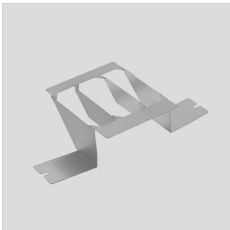

Description

- LED floodlight for indoor and outdoor, comprising:
- Die-cast aluminium housing, polyester powder coat finish ISO 9227/12944 - ISO 9223 (C5)
 - Extra clear, toughened, flat glass diffuser
 - High-performance polished, oxidised, iridescence-free, aluminium reflector (Al 99.99)
 - Anti-ageing custom moulded silicone sealing gasket(s)
 - Cable gland M20x1.5 for cables Ø 10- Ø 14 mm
 - Stainless steel locking hardware
 - Fully integrated stainless steel aluminium spring clips
 - Powder-coated steel tiltable bracket
 - Openable and maintainable luminaire (future-proof)
 - Dimmable ballast available. Consult factory
 - Other colour temperatures (CCT) and colour rendering index (CRI) options available.
- Consult factory
- Photometric data measure according to UNI EN 13032-4 and IES LM-79-08
 - Design by GIORGIO LODI

Photometric data

Technical drawings

OPTIONAL ACCESSORIES

GUELL 1

14172902
Protective grid GUELL 1

14174220
Connection box IP 66

14173394
Wall support 500 mm/19.69" GUELL
1/2

Metallic grey

14173494
Wall support 1000 mm/39.37" GUELL
1/2

Metallic grey

14453194
Single pole top support GUELL 1

Metallic grey

14453294
Double pole top support GUELL 1

Metallic grey

GUELL 1 A/W - GUELL 1 S/W

14173294
Soft glass GUELL 1

Metallic grey

GUELL 1 A/W

14173120
Louvre GUELL 1 Asymmetrical