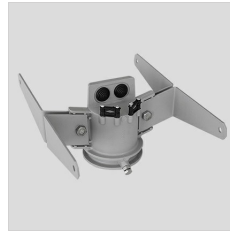

GUELL 1 A/W

Part number	3115061
Lampholder:	LED
Light source:	LED
Wattage:	51 W
Finishing:	GR-94 / Metallic grey / Textured
Insulation class:	I
IP degree of protection:	IP66
IK-J-xxIP:	IK07 3J xx5
CRI:	70
Colour temperature:	5000
Power factor / COS Φ:	0.9
Optic:	Asymmetric wide reflector
Lightsource lumen output (lm):	8320 lm
Luminaire lumen output (lm):	6408 lm
L:	L90
B:	B20
Lifetime:	80000 h
Min. ambient temperature (°C):	-20
Max. ambient temperature (°C):	35
IPEA* (road lighting):	A7+
IPEA* (large areas, roundabouts):	A8+
IPEA* (cycle-pedestrian):	A7+
IPEA* (green areas):	A7+
IPEA* (historic city centers):	A11+
Luminous Intensity Class:	G*6

Description

- LED floodlight for indoor and outdoor, comprising:
- Die-cast aluminium housing, polyester powder coat finish ISO 9227/12944 - ISO 9223 (C5)
 - Extra clear, toughened, flat glass diffuser
 - High-performance polished, oxidised, iridescence-free, aluminium reflector (Al 99.99)
 - Anti-ageing custom moulded silicone sealing gasket(s)
 - Cable gland M20x1.5 for cables Ø 10- Ø 14 mm
 - Stainless steel locking hardware
 - Fully integrated stainless steel aluminium spring clips
 - Powder-coated steel tiltable bracket
 - Openable and maintainable luminaire (future-proof)
 - Dimmable ballast available. Consult factory
 - Other colour temperatures (CCT) and colour rendering index (CRI) options available.
- Consult factory
- Photometric data measure according to UNI EN 13032-4 and IES LM-79-08
 - Design by GIORGIO LODI

Photometric data

Technical drawings

OPTIONAL ACCESSORIES

GUELL 1

14172902
Protective grid GUELL 1

14174220
Connection box IP 66

14173394
Wall support 500 mm/19.69" GUELL
1/2

Metallic grey

14173494
Wall support 1000 mm/39.37" GUELL
1/2

Metallic grey

14453194
Single pole top support GUELL 1

Metallic grey

14453294
Double pole top support GUELL 1

Metallic grey

GUELL 1 A/W - GUELL 1 S/W

14173294
Soft glass GUELL 1