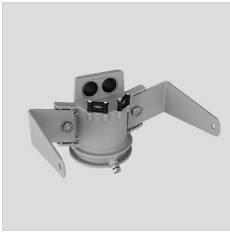

GUELL 1 A/W

Part number	3115061
Lampholder:	LED
Light source:	LED
Wattage:	51 W
Finishing:	GR-94 / Metallic grey / Textured
Insulation class:	I
IP degree of protection:	IP66
IK-J-xxIP:	IK07 3J xx5
CRI:	70
Colour temperature:	5000
Power factor / COS Φ:	0.9
Optic:	Asymmetric wide reflector
Lightsource lumen output (lm):	8320 lm
Luminaire lumen output (lm):	6408 lm
L:	L90
B:	B20
Lifetime:	80000 h
Min. ambient temperature (°C):	-20
Max. ambient temperature (°C):	35
IPEA* (road lighting):	A7+
IPEA* (large areas, roundabouts):	A8+
IPEA* (cycle-pedestrian):	A7+
IPEA* (green areas):	A7+
IPEA* (historic city centers):	A11+
Luminous Intensity Class:	G*6

Description

- LED floodlight for indoor and outdoor, comprising:
- Die-cast aluminium housing, polyester powder coat finish ISO 9227/12944 - ISO 9223 (C5)
 - Extra clear, toughened, flat glass diffuser
 - High-performance polished, oxidised, iridescence-free, aluminium reflector (Al 99.99)
 - Anti-ageing custom moulded silicone sealing gasket(s)
 - Cable gland M20x1.5 for cables Ø 10- Ø 14 mm
 - Stainless steel locking hardware
 - Fully integrated stainless steel aluminium spring clips
 - Powder-coated steel tiltable bracket
 - Openable and maintainable luminaire (future-proof)
 - Dimmable ballast available. Consult factory
 - Other colour temperatures (CCT) and colour rendering index (CRI) options available.
- Consult factory
- Photometric data measure according to UNI EN 13032-4 and IES LM-79-08
 - Design by GIORGIO LODI

Photometric data

Technical drawings

OPTIONAL ACCESSORIES

GUELL 1

14172902
Protective grid GUELL 1

14174220
Connection box IP 66

14173394
Wall support 500 mm/19.69" GUELL
1/2

Metallic grey

14173494
Wall support 1000 mm/39.37" GUELL
1/2

Metallic grey

14453194
Single pole top support GUELL 1

Metallic grey

14453294
Double pole top support GUELL 1

Metallic grey

GUELL 1 A/W - GUELL 1 S/W

14173294
Soft glass GUELL 1