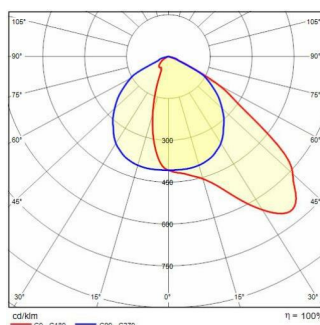

## GUELL 1 A/W

<b>Part number</b>	3115064
<b>Lampholder:</b>	LED
<b>Light source:</b>	LED
<b>Wattage:</b>	36 W
<b>Finishing:</b>	GR-94 / Metallic grey / Textured
<b>Insulation class:</b>	I
<b>IP degree of protection:</b>	IP66
<b>IK-J-xxIP:</b>	IK07 3J xx5
<b>CRI:</b>	80
<b>Colour temperature:</b>	4000
<b>Power factor / COS Φ:</b>	0.9
<b>Optic:</b>	Asymmetric wide reflector
<b>Lightsource lumen output (lm):</b>	6074 lm
<b>Luminaire lumen output (lm):</b>	5112 lm
<b>L:</b>	L90
<b>B:</b>	B20
<b>Lifetime:</b>	80000 h
<b>Min. ambient temperature (°C):</b>	-20
<b>Max. ambient temperature (°C):</b>	40
<b>IPEA* (road lighting):</b>	A8+
<b>IPEA* (large areas, roundabouts):</b>	A9+
<b>IPEA* (cycle-pedestrian):</b>	A7+
<b>IPEA* (green areas):</b>	A7+
<b>IPEA* (historic city centers):</b>	A12+
<b>Luminous Intensity Class:</b>	G*6

### Photometric data