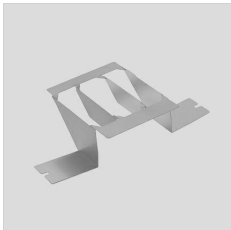

GUELL 1 A/W

14173120
Louvre GUELL 1 Asymmetrical