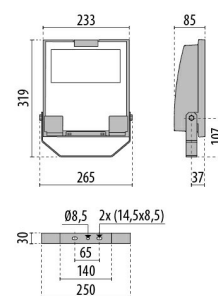

Technical drawings