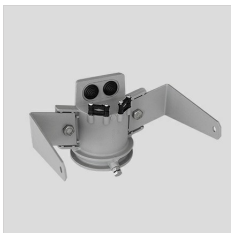

### Description

- LED floodlight for indoor and outdoor, comprising:
- Die-cast aluminium housing, polyester powder coat finish ISO 9227/12944 - ISO 9223 (C5)
  - Extra clear, toughened, flat glass diffuser
  - High-performance polished, oxidised, iridescence-free, aluminium reflector (Al 99.99)
  - Anti-ageing custom moulded silicone sealing gasket(s)
  - Cable gland M20x1.5 for cables Ø 10- Ø 14 mm
  - Stainless steel locking hardware
  - Fully integrated stainless steel aluminium spring clips
  - Powder-coated steel tiltable bracket
  - Openable and maintainable luminaire (future-proof)
  - Dimmable ballast available. Consult factory
  - Other colour temperatures (CCT) and colour rendering index (CRI) options available.
- Consult factory
- Photometric data measure according to UNI EN 13032-4 and IES LM-79-08
  - Design by GIORGIO LODI

### GUELL 1

14172902  
Protective grid GUELL 1

14174220  
Connection box IP 66

14173394  
Wall support 500 mm/19.69" GUELL  
1/2  
  
Metallic grey

14173494  
Wall support 1000 mm/39.37" GUELL  
1/2  
  
Metallic grey

14453194  
Single pole top support GUELL 1  
  
Metallic grey

14453294  
Double pole top support GUELL 1  
  
Metallic grey