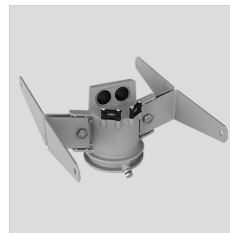

### Description

- LED floodlight for indoor and outdoor, comprising:
- Die-cast aluminium housing, polyester powder coat finish ISO 9227/12944 - ISO 9223 (C5)
  - Extra clear, toughened, flat glass diffuser
  - High-performance polished, oxidised, iridescence-free, aluminium reflector (Al 99.99)
  - Anti-ageing custom moulded silicone sealing gasket(s)
  - Cable gland M20x1.5 for cables Ø 10- Ø 14 mm
  - Stainless steel locking hardware
  - Fully integrated stainless steel aluminium spring clips
  - Powder-coated steel tiltable bracket
  - Openable and maintainable luminaire (future-proof)
  - Dimmable ballast available. Consult factory
  - Other colour temperatures (CCT) and colour rendering index (CRI) options available.
- Consult factory
- Photometric data measure according to UNI EN 13032-4 and IES LM-79-08
  - Design by GIORGIO LODI

### GUELL 1

14172902  
Protective grid GUELL 1

14174220  
Connection box IP 66

14173394  
Wall support 500 mm/19.69" GUELL  
1/2  
  
Metallic grey

14173494  
Wall support 1000 mm/39.37" GUELL  
1/2  
  
Metallic grey

14453194  
Single pole top support GUELL 1  
  
Metallic grey

14453294  
Double pole top support GUELL 1  
  
Metallic grey