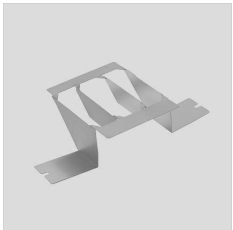

Description

- LED floodlight for indoor and outdoor, comprising:
- Die-cast aluminium housing, polyester powder coat finish ISO 9227/12944 - ISO 9223 (C5)
 - Extra clear, toughened, flat glass diffuser
 - High-performance polished, oxidised, iridescence-free, aluminium reflector (Al 99.99)
 - Anti-ageing custom moulded silicone sealing gasket(s)
 - Cable gland M20x1.5 for cables \varnothing 10- \varnothing 14 mm
 - Stainless steel locking hardware
 - Fully integrated stainless steel aluminium spring clips
 - Powder-coated steel tiltable bracket
 - Openable and maintainable luminaire (future-proof)
 - Dimmable ballast available. Consult factory
 - Other colour temperatures (CCT) and colour rendering index (CRI) options available.
- Consult factory
- Photometric data measure according to UNI EN 13032-4 and IES LM-79-08
 - Design by GIORGIO LODI

Photometric data

Technical drawings

OPTIONAL ACCESSORIES

GUELL 1

14172902
Protective grid GUELL 1

14174220
Connection box IP 66

14173394
Wall support 500 mm/19.69" GUELL
1/2

Metallic grey

14173494
Wall support 1000 mm/39.37" GUELL
1/2

Metallic grey

14453194
Single pole top support GUELL 1

Metallic grey

14453294
Double pole top support GUELL 1

Metallic grey

GUELL 1 A/W - GUELL 1 S/W

14173294
Soft glass GUELL 1

Metallic grey

GUELL 1 A/W

14173120
Louvre GUELL 1 Asymmetrical