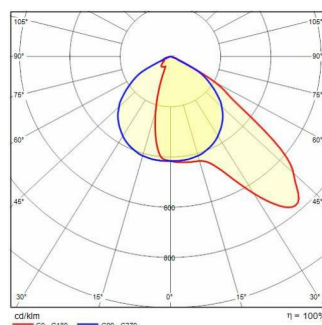

Photometric data