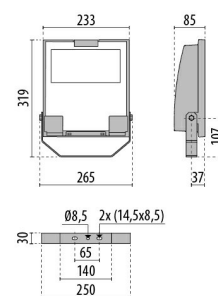

GUELL 1 A/W

Part number	3115068
Lampholder:	LED
Light source:	LED
Wattage:	36 W
Finishing:	GR-94 / Metallic grey / Textured
Insulation class:	I
IP degree of protection:	IP66
IK-J-xxIP:	IK07 3J xx5
CRI:	80
Colour temperature:	3000
Power factor / COS Φ:	0.9
Optic:	Asymmetric wide reflector
Lightsource lumen output (lm):	5748 lm
Luminaire lumen output (lm):	5028 lm
L:	L90
B:	B20
Lifetime:	80000 h
Min. ambient temperature (°C):	-20
Max. ambient temperature (°C):	40
IPEA* (road lighting):	A8+
IPEA* (large areas, roundabouts):	A8+
IPEA* (cycle-pedestrian):	A7+
IPEA* (green areas):	A7+
IPEA* (historic city centers):	A12+
Luminous Intensity Class:	G*6

Photometric data

Technical drawings

OPTIONAL ACCESSORIES

GUELL 1

14172902
Protective grid GUELL 1

14174220
Connection box IP 66

14173394
Wall support 500 mm/19.69" GUELL
1/2

Metallic grey