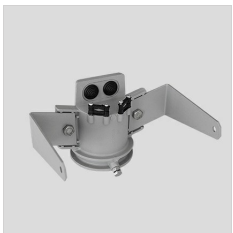

GUELL 1 A/W

Part number	3115068
Lampholder:	LED
Light source:	LED
Wattage:	36 W
Finishing:	GR-94 / Metallic grey / Textured
Insulation class:	I
IP degree of protection:	IP66
IK-J-xxIP:	IK07 3J xx5
CRI:	80
Colour temperature:	3000
Power factor / COS Φ:	0.9
Optic:	Asymmetric wide reflector
Lightsource lumen output (lm):	5748 lm
Luminaire lumen output (lm):	5028 lm
L:	L90
B:	B20
Lifetime:	80000 h
Min. ambient temperature (°C):	-20
Max. ambient temperature (°C):	40
IPEA* (road lighting):	A8+
IPEA* (large areas, roundabouts):	A8+
IPEA* (cycle-pedestrian):	A7+
IPEA* (green areas):	A7+
IPEA* (historic city centers):	A12+
Luminous Intensity Class:	G*6

Description

- LED floodlight for indoor and outdoor, comprising:
- Die-cast aluminium housing, polyester powder coat finish ISO 9227/12944 - ISO 9223 (C5)
 - Extra clear, toughened, flat glass diffuser
 - High-performance polished, oxidised, iridescence-free, aluminium reflector (Al 99.99)
 - Anti-ageing custom moulded silicone sealing gasket(s)
 - Cable gland M20x1.5 for cables \varnothing 10- \varnothing 14 mm
 - Stainless steel locking hardware
 - Fully integrated stainless steel aluminium spring clips
 - Powder-coated steel tiltable bracket
 - Openable and maintainable luminaire (future-proof)
 - Dimmable ballast available. Consult factory
 - Other colour temperatures (CCT) and colour rendering index (CRI) options available.
- Consult factory
- Photometric data measure according to UNI EN 13032-4 and IES LM-79-08
 - Design by GIORGIO LODI

Photometric data

Technical drawings

OPTIONAL ACCESSORIES

GUELL 1

14172902
Protective grid GUELL 1

14174220
Connection box IP 66

14173394
Wall support 500 mm/19.69" GUELL
1/2

Metallic grey

14173494
Wall support 1000 mm/39.37" GUELL
1/2

Metallic grey

14453194
Single pole top support GUELL 1

Metallic grey

14453294
Double pole top support GUELL 1

Metallic grey

GUELL 1 A/W - GUELL 1 S/W

14173294
Soft glass GUELL 1