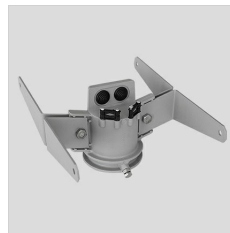

GUELL 1 A/W

Part number	3115068
Lampholder:	LED
Light source:	LED
Wattage:	36 W
Finishing:	GR-94 / Metallic grey / Textured
Insulation class:	I
IP degree of protection:	IP66
IK-J-xxIP:	IK07 3J xx5
CRI:	80
Colour temperature:	3000
Power factor / COS Φ:	0.9
Optic:	Asymmetric wide reflector
Lightsource lumen output (lm):	5748 lm
Luminaire lumen output (lm):	5028 lm
L:	L90
B:	B20
Lifetime:	80000 h
Min. ambient temperature (°C):	-20
Max. ambient temperature (°C):	40
IPEA* (road lighting):	A8+
IPEA* (large areas, roundabouts):	A8+
IPEA* (cycle-pedestrian):	A7+
IPEA* (green areas):	A7+
IPEA* (historic city centers):	A12+
Luminous Intensity Class:	G*6

Description

- LED floodlight for indoor and outdoor, comprising:
- Die-cast aluminium housing, polyester powder coat finish ISO 9227/12944 - ISO 9223 (C5)
 - Extra clear, toughened, flat glass diffuser
 - High-performance polished, oxidised, iridescence-free, aluminium reflector (Al 99.99)
 - Anti-ageing custom moulded silicone sealing gasket(s)
 - Cable gland M20x1.5 for cables \varnothing 10- \varnothing 14 mm
 - Stainless steel locking hardware
 - Fully integrated stainless steel aluminium spring clips
 - Powder-coated steel tiltable bracket
 - Openable and maintainable luminaire (future-proof)
 - Dimmable ballast available. Consult factory
 - Other colour temperatures (CCT) and colour rendering index (CRI) options available.
- Consult factory
- Photometric data measure according to UNI EN 13032-4 and IES LM-79-08
 - Design by GIORGIO LODI

Photometric data

Technical drawings

OPTIONAL ACCESSORIES

GUELL 1

14172902
Protective grid GUELL 1

14174220
Connection box IP 66

14173394
Wall support 500 mm/19.69" GUELL
1/2

Metallic grey

14173494
Wall support 1000 mm/39.37" GUELL
1/2

Metallic grey

14453194
Single pole top support GUELL 1

Metallic grey

14453294
Double pole top support GUELL 1

Metallic grey

GUELL 1 A/W - GUELL 1 S/W

14173294
Soft glass GUELL 1