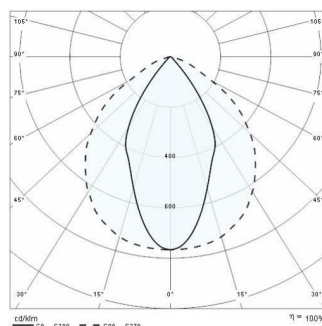

Photometric data