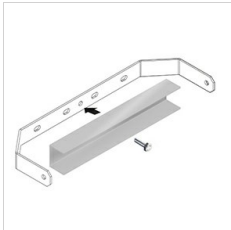

GUELL 2 S/W

Part number	06094094
Lampholder:	LED
Light Source:	LED
Wattage:	105 W
Finish:	GR-94 / Metallic grey / Textured
Insulation class:	I
Degree of protection:	IP66
IK-J-xxIP:	IK07 3J xx5
CRI:	80
Kelvin:	4000
Power factor:	$\text{COS}\phi \geq 0,9$
Optic:	Symmetric wide reflector
Lightsource lumen output:	14552 lm
Luminaire lumen output:	11863 lm
L:	L70
B:	B10
Lifetime:	130000 h
Ta MIN luminaire:	-20°
Ta MAX luminaire:	30°
ULR:	0%
IPEA* (Street Lighting):	A3+
IPEA* (Area Lighting):	A6+
IPEA* (Cycle/Pedestrian Lighting):	A3+
IPEA* (Green Areas):	A3+
IPEA* (Historical Areas):	A7+
Luminous Intensity Class:	G*6

Description

- LED floodlight for indoor and outdoor lighting, comprising:
- Die-cast aluminium housing chemically pre-treated and painted with polyester powder coating ISO 9227
 - Flat tempered glass diffuser
 - Very high performance symmetrical reflector made of 99.99% plated aluminium, polished, oxidised and free of iridescence
 - Anti-ageing silicone gasket
 - Cable gland M20x1.5 for cables $\varnothing 10$ - $\varnothing 14$ mm
 - Stainless steel external screws
 - Fully integrated stainless steel aluminium spring clips
 - Powder coated steel bracket
 - Versions with dimmable ballast available. Consult Factory
 - Consult factory for other colour temperatures and colour rendering index
 - Photometric data measure according to UNI EN 13032-4 and IES LM-79-08

Photometric data

Technical drawings

OPTIONAL ACCESSORIES

GUELL 2

14173502
Protective grid GUELL 2

14174220
Connection box IP 66

14173394
Wall support 500 mm/19.69" GUELL
1/2

Metallic grey

14173494
Wall support 1000 mm/39.37" GUELL
1/2

Metallic grey

14174094
Single pole top support GUELL 2

Metallic grey

14174194
Double pole top support GUELL 2

Metallic grey

14460594
Reinforcing bracket GUELL 2 in
painted steel. Used to fasten the
floodlight with a single screw in the
centre of the bracket