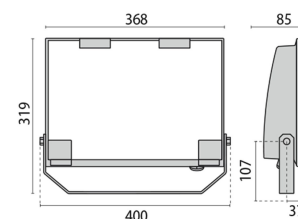

Technical drawings