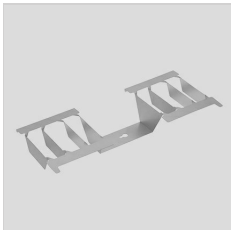

GUELL 2 S/W

Part number	06094094
Lampholder:	LED
Light Source:	LED
Wattage:	105 W
Finish:	GR-94 / Metallic grey / Textured
Insulation class:	I
Degree of protection:	IP66
IK-J-xxIP:	IK07 3J xx5
CRI:	80
Kelvin:	4000
Power factor:	$\text{COS}\phi \geq 0,9$
Optic:	Symmetric wide reflector
Lightsource lumen output:	14552 lm
Luminaire lumen output:	11863 lm
L:	L70
B:	B10
Lifetime:	130000 h
Ta MIN luminaire:	-20°
Ta MAX luminaire:	30°
ULR:	0%
IPEA* (Street Lighting):	A3+
IPEA* (Area Lighting):	A6+
IPEA* (Cycle/Pedestrian Lighting):	A3+
IPEA* (Green Areas):	A3+
IPEA* (Historical Areas):	A7+
Luminous Intensity Class:	G*6

Description

- LED floodlight for indoor and outdoor lighting, comprising:
- Die-cast aluminium housing chemically pre-treated and painted with polyester powder coating ISO 9227
 - Flat tempered glass diffuser
 - Very high performance symmetrical reflector made of 99.99% plated aluminium, polished, oxidised and free of iridescence
 - Anti-ageing silicone gasket
 - Cable gland M20x1.5 for cables $\varnothing 10$ - $\varnothing 14$ mm
 - Stainless steel external screws
 - Fully integrated stainless steel aluminium spring clips
 - Powder coated steel bracket
 - Versions with dimmable ballast available. Consult Factory
 - Consult factory for other colour temperatures and colour rendering index
 - Photometric data measure according to UNI EN 13032-4 and IES LM-79-08

14173494
Wall support 1000 mm/39.37" GUELL
1/2

Metallic grey

14174094
Single pole top support GUELL 2

Metallic grey

14174194
Double pole top support GUELL 2

Metallic grey

14460594
Reinforcing bracket GUELL 2 in
painted steel. Used to fasten the
floodlight with a single screw in the
centre of the bracket

Metallic grey

GUELL 2 S/W

14173720
Louvre GUELL 2 Symmetrical