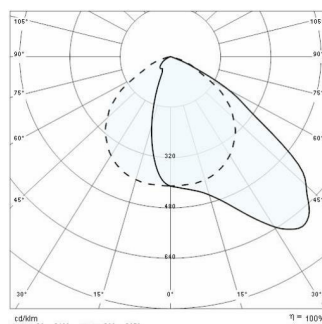

Photometric data