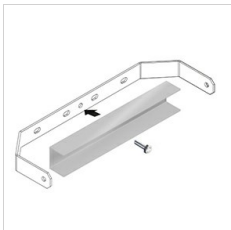

### Description

- LED floodlight for indoor and outdoor lighting, comprising:
- Die-cast aluminium housing chemically pre-treated and painted with polyester powder coating ISO 9227
  - Flat tempered glass diffuser
  - Very high performance reflectors made of 99.99% plated aluminium, polished, oxidised and free of iridescence
  - Anti-ageing silicone gasket
  - Cable gland M20x1.5 for cables  $\varnothing$  10-  $\varnothing$  14 mm
  - The versions with A50/W optics comprise LED modules and reflectors specifically studied for settings that require highly asymmetrical light distribution.
  - Stainless steel external screws
  - Fully integrated stainless steel aluminium spring clips
  - Powder coated steel bracket
  - Versions with dimmable ballast available. Consult Factory
  - Consult factory for other colour temperatures and colour rendering index
  - On request, versions can be supplied complete with supplementary mains overcurrent protection devices up to 10 kV.
  - Photometric data measure according to UNI EN 13032-4 and IES LM-79-08
  - Photometric data measure according to UNI EN 13032-4 and IES LM-79-08

### GUELL 2

14173502  
Protective grid GUELL 2

14174220  
Connection box IP 66

14173394  
Wall support 500 mm/19.69" GUELL  
1/2  
  
Metallic grey

14173494  
Wall support 1000 mm/39.37" GUELL  
1/2  
  
Metallic grey

14174094  
Single pole top support GUELL 2  
  
Metallic grey

14174194  
Double pole top support GUELL 2  
  
Metallic grey

14460594  
Reinforcing bracket GUELL 2 in  
painted steel. Used to fasten the  
floodlight with a single screw in the  
centre of the bracket  
  
Metallic grey