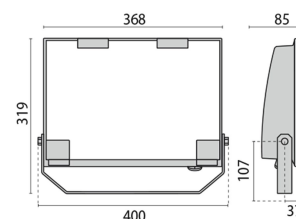

Technical drawings