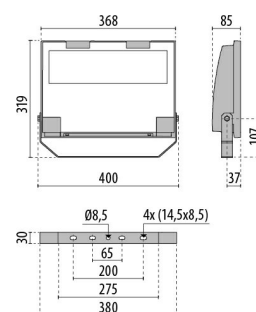

GUELL 2 S/W

Part number	3112388
Lampholder:	LED
Light source:	LED
Wattage:	149 W
Finishing:	GR-94 / Metallic grey / Textured
Insulation class:	I
IP degree of protection:	IP66
IK-J-xxIP:	IK07 3J xx5
CRI:	80
Colour temperature:	3000
Power factor / COS Φ:	>0.9
Optic:	Symmetric Wide optics
Lightsource lumen output (lm):	24089 lm
Luminaire lumen output (lm):	19324 lm
L:	L90
B:	B20
Lifetime:	50000 h
Min. ambient temperature (°C):	-40
Max. ambient temperature (°C):	35
IPEA* (road lighting):	A3+
IPEA* (large areas, roundabouts):	A7+
IPEA* (cycle-pedestrian):	A3+
IPEA* (green areas):	A3+
IPEA* (historic city centers):	A9+
Luminous Intensity Class:	G*6

Description

- LED floodlight for indoor and outdoor, comprising:
- Die-cast aluminium housing, polyester powder coat finish ISO 9227/12944 - ISO 9223 (C5)
 - Extra clear, toughened, flat glass diffuser
 - High-performance polished, oxidised, iridescence-free, aluminium reflector (Al 99.99)
 - Anti-ageing custom moulded silicone sealing gasket(s)
 - Cable gland M20x1.5 for cables \varnothing 10- \varnothing 14 mm
 - High asymmetrical distributions low-glare optic options available (A50/W versions)
 - Stainless steel locking hardware
 - Fully integrated stainless steel aluminium spring clips
 - Powder-coated steel tiltable bracket
 - Openable and maintainable luminaire (future-proof)
 - Dimmable ballast available. Consult factory
 - Other colour temperatures (CCT) and colour rendering index (CRI) options available. Consult factory
 - For integral surge protection device (SPD) against mains overvoltages up to 10 kV (CM/DM) consult factory
 - Photometric data measure according to UNI EN 13032-4 and IES LM-79-08
 - Design by GIORGIO LODI

Photometric data

Technical drawings

OPTIONAL ACCESSORIES

GUELL 2

14173502
Protective grid GUELL 2

14174220
Connection box IP 66

14173394
Wall support 500 mm/19.69" GUELL
1/2

Metallic grey