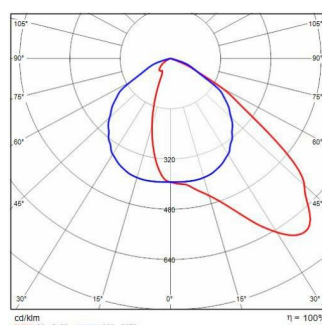

Photometric data