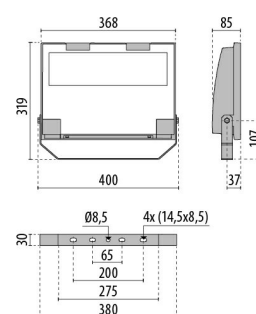

GUELL 2 A/W

Part number	3114762
Lampholder:	LED
Light source:	LED
Wattage:	149 W
Finishing:	GR-94 / Metallic grey / Textured
Insulation class:	I
IP degree of protection:	IP66
IK-J-xxIP:	IK07 3J xx5
CRI:	80
Colour temperature:	5000
Power factor / COS Φ:	>0.9
Optic:	Asymmetric Wide optics
Lightsource lumen output (lm):	25603 lm
Luminaire lumen output (lm):	20527 lm
L:	L90
B:	B20
Lifetime:	50000 h
Min. ambient temperature (°C):	-40
Max. ambient temperature (°C):	35
IPEA* (road lighting):	A4+
IPEA* (large areas, roundabouts):	A8+
IPEA* (cycle-pedestrian):	A4+
IPEA* (green areas):	A4+
IPEA* (historic city centers):	A10+
Luminous Intensity Class:	G*6

Description

- LED floodlight for indoor and outdoor, comprising:
- Die-cast aluminium housing, polyester powder coat finish ISO 9227/12944 - ISO 9223 (C5)
 - Extra clear, toughened, flat glass diffuser
 - High-performance polished, oxidised, iridescence-free, aluminium reflector (Al 99.99)
 - Anti-ageing custom moulded silicone sealing gasket(s)
 - Cable gland M20x1.5 for cables \varnothing 10- \varnothing 14 mm
 - High asymmetrical distributions low-glare optic options available (A50/W versions)
 - Stainless steel locking hardware
 - Fully integrated stainless steel aluminium spring clips
 - Powder-coated steel tiltable bracket
 - Openable and maintainable luminaire (future-proof)
 - Dimmable ballast available. Consult factory
 - Other colour temperatures (CCT) and colour rendering index (CRI) options available. Consult factory
 - For integral surge protection device (SPD) against mains overvoltages up to 10 kV (CM/DM) consult factory
 - Photometric data measure according to UNI EN 13032-4 and IES LM-79-08
 - Design by GIORGIO LODI

Photometric data

Technical drawings

OPTIONAL ACCESSORIES

GUELL 2

14173502
Protective grid GUELL 2

14174220
Connection box IP 66

14173394
Wall support 500 mm/19.69" GUELL
1/2

Metallic grey