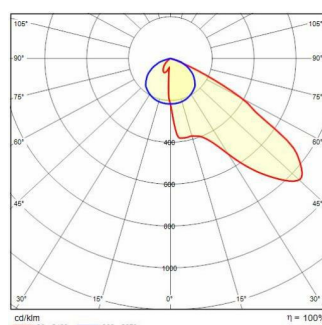

Photometric data