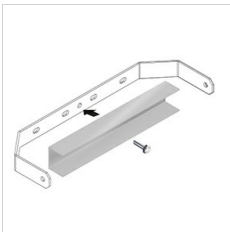

Description

- LED floodlight for indoor and outdoor, comprising:
- Die-cast aluminium housing, polyester powder coat finish ISO 9227/12944 - ISO 9223 (C5)
 - Extra clear, toughened, flat glass diffuser
 - High-performance polished, oxidised, iridescence-free, aluminium reflector (Al 99.99)
 - Anti-ageing custom moulded silicone sealing gasket(s)
 - Cable gland M20x1.5 for cables \varnothing 10- \varnothing 14 mm
 - High asymmetrical distributions low-glare optic options available (A50/W versions)
 - Stainless steel locking hardware
 - Fully integrated stainless steel aluminium spring clips
 - Powder-coated steel tiltable bracket
 - Openable and maintainable luminaire (future-proof)
 - Dimmable ballast available. Consult factory
 - Other colour temperatures (CCT) and colour rendering index (CRI) options available. Consult factory
 - For integral surge protection device (SPD) against mains overvoltages up to 10 kV (CM/DM) consult factory
 - Photometric data measure according to UNI EN 13032-4 and IES LM-79-08
 - Design by GIORGIO LODI

Photometric data

Technical drawings

OPTIONAL ACCESSORIES

GUELL 2

14173502
Protective grid GUELL 2

14174220
Connection box IP 66

14173394
Wall support 500 mm/19.69" GUELL
1/2

Metallic grey

14173494
Wall support 1000 mm/39.37" GUELL
1/2

Metallic grey

14174094
Single pole top support GUELL 2

Metallic grey

14174194
Double pole top support GUELL 2

Metallic grey

14460594
Reinforcing bracket GUELL 2 in
painted steel. Used to fasten the
floodlight with a single screw in the
centre of the bracket