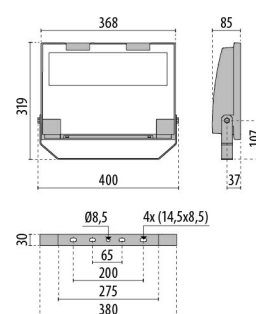

GUELL 2 A50/W

Part number	3115102
Lampholder:	LED
Light source:	LED
Wattage:	80 W
Finishing:	GR-94 / Metallic grey / Textured
Insulation class:	I
IP degree of protection:	IP66
IK-J-xxIP:	IK07 3J xx5
CRI:	80
Colour temperature:	3000
Power factor / COS Φ:	0.9
Optic:	Asymmetric Wide optics
Lightsource lumen output (lm):	10182 lm
Luminaire lumen output (lm):	9396 lm
L:	L90
B:	B20
Lifetime:	150000 h
Min. ambient temperature (°C):	-20
Max. ambient temperature (°C):	30
IPEA* (road lighting):	A4+
IPEA* (large areas, roundabouts):	A5+
IPEA* (cycle-pedestrian):	A3+
IPEA* (green areas):	A3+
IPEA* (historic city centers):	A8+
Luminous Intensity Class:	G*6

Description

- LED floodlight for indoor and outdoor, comprising:
- Die-cast aluminium housing, polyester powder coat finish ISO 9227/12944 - ISO 9223 (C5)
 - Extra clear, toughened, flat glass diffuser
 - High-performance polished, oxidised, iridescence-free, aluminium reflector (Al 99.99)
 - Anti-ageing custom moulded silicone sealing gasket(s)
 - Cable gland M20x1.5 for cables \varnothing 10- \varnothing 14 mm
 - High asymmetrical distributions low-glare optic options available (A50/W versions)
 - Stainless steel locking hardware
 - Fully integrated stainless steel aluminium spring clips
 - Powder-coated steel tiltable bracket
 - Openable and maintainable luminaire (future-proof)
 - Dimmable ballast available. Consult factory
 - Other colour temperatures (CCT) and colour rendering index (CRI) options available. Consult factory
 - For integral surge protection device (SPD) against mains overvoltages up to 10 kV (CM/DM) consult factory
 - Photometric data measure according to UNI EN 13032-4 and IES LM-79-08
 - Design by GIORGIO LODI

Photometric data

Technical drawings

OPTIONAL ACCESSORIES

GUELL 2

14173502
Protective grid GUELL 2

14174220
Connection box IP 66

14173394
Wall support 500 mm/19.69" GUELL
1/2

Metallic grey