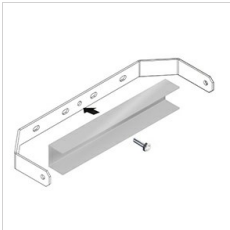

### Description

- LED floodlight for indoor and outdoor, comprising:
- Die-cast aluminium housing, polyester powder coat finish ISO 9227/12944 - ISO 9223 (C5)
  - Extra clear, toughened, flat glass diffuser
  - High-performance polished, oxidised, iridescence-free, aluminium reflector (Al 99.99)
  - Anti-ageing custom moulded silicone sealing gasket(s)
  - Cable gland M20x1.5 for cables  $\varnothing$  10-  $\varnothing$  14 mm
  - High asymmetrical distributions low-glare optic options available (A50/W versions)
  - Stainless steel locking hardware
  - Fully integrated stainless steel aluminium spring clips
  - Powder-coated steel tiltable bracket
  - Openable and maintainable luminaire (future-proof)
  - Dimmable ballast available. Consult factory
  - Other colour temperatures (CCT) and colour rendering index (CRI) options available. Consult factory
  - For integral surge protection device (SPD) against mains overvoltages up to 10 kV (CM/DM) consult factory
  - Photometric data measure according to UNI EN 13032-4 and IES LM-79-08
  - Design by GIORGIO LODI

### GUELL 2

14173502  
Protective grid GUELL 2

14174220  
Connection box IP 66

14173394  
Wall support 500 mm/19.69" GUELL  
1/2  
Metallic grey

14173494  
Wall support 1000 mm/39.37" GUELL  
1/2  
Metallic grey

14174094  
Single pole top support GUELL 2  
Metallic grey

14174194  
Double pole top support GUELL 2  
Metallic grey

14460594  
Reinforcing bracket GUELL 2 in  
painted steel. Used to fasten the  
floodlight with a single screw in the  
centre of the bracket  
Metallic grey