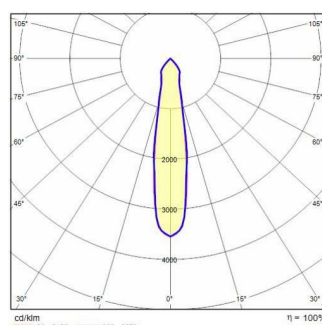

## GUELL 2 C/I

<b>Part number</b>	3115104
<b>Lampholder:</b>	LED
<b>Light source:</b>	LED
<b>Wattage:</b>	72 W
<b>Finishing:</b>	GR-94 / Metallic grey / Textured
<b>Insulation class:</b>	I
<b>IP degree of protection:</b>	IP66
<b>IK-J-xxIP:</b>	IK07 3J xx5
<b>CRI:</b>	80
<b>Colour temperature:</b>	3000
<b>Power factor / COS <math>\Phi</math>:</b>	0.9
<b>Optic:</b>	Circular Intensive optics
<b>Lightsource lumen output (lm):</b>	10784 lm
<b>Luminaire lumen output (lm):</b>	9105 lm
<b>L:</b>	L90
<b>B:</b>	B20
<b>Lifetime:</b>	120000 h
<b>Min. ambient temperature (°C):</b>	-20
<b>Max. ambient temperature (°C):</b>	30
<b>IPEA* (road lighting):</b>	A5+
<b>IPEA* (large areas, roundabouts):</b>	A7+
<b>IPEA* (cycle-pedestrian):</b>	A4+
<b>IPEA* (green areas):</b>	A4+
<b>IPEA* (historic city centers):</b>	A10+
<b>Luminous Intensity Class:</b>	G*6

### Photometric data